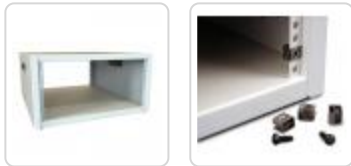

Quality Products. Service Excellence.

Studio Rack Cabinet *RCBS Series*

600 lbs (272 kg) Weight Capacity

The RCBS has been the industry standard for desktop studio and test/measurement applications for over four decades. Fixed-depth rack rails recessed 0.375" at the front and rear are included in the fully welded frame.

Features

- Constructed in 16-gauge welded steel.
- The fixed-depth mounting rails have EIA-spaced classic round holes for clip-nut use.
- Includes four (4) PVC non-marking feet, two (2) lifting handles, a starter pack **CLPKIT1032-10** of (10) 10-32 screws, and clip nuts.
- Finished in textured RAL9005 black or RAL 7035 light gray powder paint.
- 600 lbs (272 kg) **load rating**.
- TAA-compliant for GSA Schedule purchases.
- RoHS Compliant.
- Manufactured in North America within an ISO 9001:2015 certified facility.

Accessories

- Rack Shelves
- Rack Panels
- Ground Stud Kit
- PDUs and Outlet Strips
- 10-32 Mounting Screw and Clip Nut Combo-Pack

Part No.	Part No.	Overall Dimensions			Rack Units	Usable Mounting Dimensions		Similar Size Part No.
		Height	Width	Depth		Height	Depth	
Black	RAL 7035 Light Gray							
RCBS1900313BK1	RCBS1900313LG1	5.50	21.00	13.00	2U	3.50	12.38	
RCBS1900513BK1	RCBS1900513LG1	7.25	21.00	13.00	3U	5.25	12.38	
RCBS1900713BK1	RCBS1900713LG1	9.00	21.00	13.00	4U	7.00	12.38	