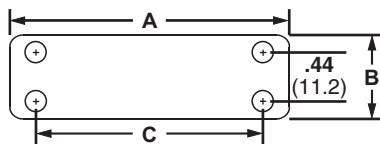

## Marker Plates – Loose Piece

- Install as flags, tags, or wrap-around identification plates to clearly identify all wire harnesses
- Use with nylon marking pens for an easy and economic alternative to identify wire harnesses
- Available in black or white to match the wire harness
- Thickness: .02 inches (0.5mm)