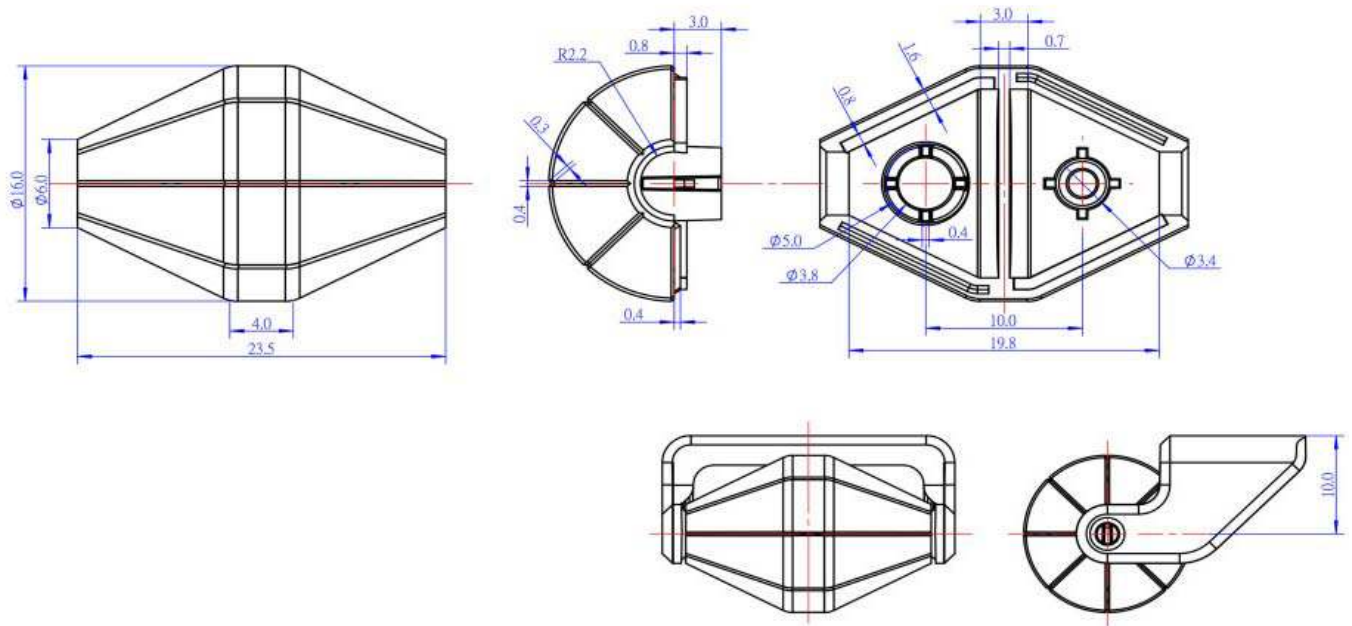

## Features

? Material: Nylon

? Finish: Black, glossy

? 360 degree movement

? With Through-hole and can be connected to beam and plate using M4 screw

# Size Charts

## Specifications

SKU	87010
Product Name	Mini Caster Wheel
Material	Nylon
Color	Black
Package Dimension	28 x 27 x 18mm (1.10 x 1.06 x 0.71inch)
Net Weight	4g(0.14oz)
Gross Weight	5g(0.18oz)
Packing Method	Bag Packing