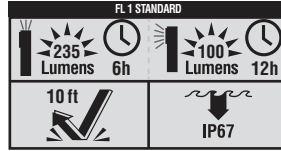

Two Modes:

Cat. No.	Lumens	Run Time	Drop Height	Batteries	Weight
56220	Spotlight - 150, Floodlight - 50	6 hrs 10 hrs.	6 ft. (1.8 m)	3 x AAA	5.6 oz. (159 g)

56220

Inspection Penlight with Laser

- LED penlight for up-close lighting in dim areas
- Laser pointer aids in pinpointing objects in out-of-reach locations
- Glow ring tip charges while the light is on and allows for easy retrieval in the dark
- 10 ft. drop rating
- Pocket clip for easy, convenient access
- Aluminum body with cushion-grip handle
- 2 x AAA batteries included

Cat. No.	Lumens	Run Time	Drop Protection	Batteries	Weight
56026 NEW!	45	10 hrs.	10 ft. (3 m)	2 x AAA	2.8 oz. (79 g)

56026

Penlight

- Aluminum body with durable cushion grip handle offers a safe and comfortable hold
- Sturdy clip attaches to pocket or shirt for hands-free access and availability
- Rubberized power button provides non-slip touch
- Soft-on feature for quick reference lighting; click to stay on for extended usage
- Impact and water resistant
- 2 x AAA batteries included

Cat. No.	Lumens	Run Time	Drop Height	Batteries	Weight
56222	36	5 hrs.	10 ft. (3 m)	2 x AAA	2.4 oz. (68 g)

56222

Flashlight with Worklight

- Bright, focused flashlight and broadcasting work light in one tool
- Strong magnet for secure, hands-free illumination
- Glow ring tip charges while the light is on and allows for easy retrieval in the dark
- Durable; IP67 waterproof and dust proof with 10 ft. drop rating
- Aluminum body with cushion-grip handle
- Pocket clip for easy, convenient access
- 3 x AAA batteries included

Cat. No.	Lumens	Run Time	Diameter	Depth	Batteries	Weight
55437	50	5 hrs.	2-51/64" (71.0 mm)	1-1/2" (38.1 mm)	3 x AAA	3.2 oz. (91 g)

55437