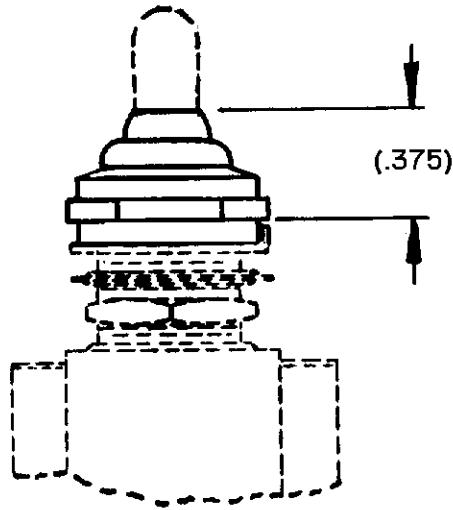

THIS DRAWING COVERS A PROPRIETARY ITEM AND IS THE PROPERTY OF MICRO SWITCH, A DIVISION OF HONEYWELL. THIS DRAWING IS NOT TO BE COPIED OR USED WITHOUT THE APPROVAL OF MICRO SWITCH.

CATALOG LISTING
10PA11
 PAGE 1 OF 1
 RELEASE NO. PR-23427
 REPLACES
 ISSUE **1**
 CHECK
 REVISIONS
 CHECK
 CHECK
28 APR 98
J A F
 CHECK
28 APR 98
J J A
 DRAWN
FORMTEK

THIRD ANGLE PROJECTION	
SCALE NONE	DO NOT SCALE PRINT
UNLESS OTHERWISE SPECIFIED TOLERANCES ARE	
ONE PLACE (.0)	±.030
TWO PLACE (.00)	±.015
THREE PLACE (.000)	±.005
ANGLES	±
WEIGHT	