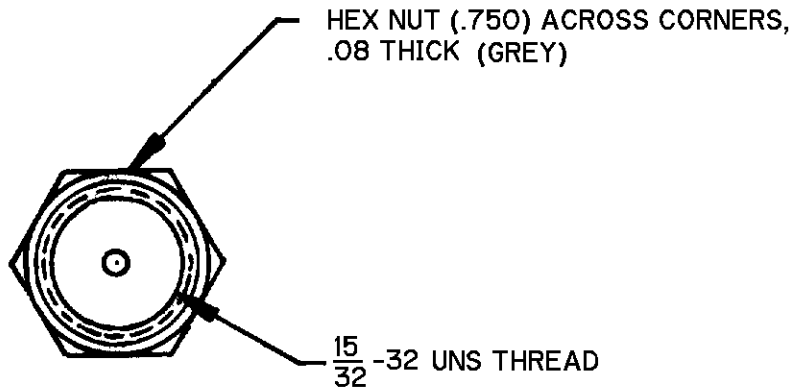

THIS DRAWING COVERS A PROPRIETARY ITEM AND IS THE PROPERTY OF MICRO SWITCH, A DIVISION OF HONEYWELL. THIS DRAWING IS NOT TO BE COPIED OR USED WITHOUT THE APPROVAL OF MICRO SWITCH.

CATALOG LISTING
10PA11
 PAGE 1 OF 1
 RELEASE NO. PR-23427
 REPLACES
 ISSUE **1**
 CHECK
 REVISIONS
 CHECK
 CHECK
28 APR 98
J A F
 CHECK
28 APR 98
J J A
 DRAWN
FORMTEK

THIRD ANGLE PROJECTION	
SCALE NONE	DO NOT SCALE PRINT
UNLESS OTHERWISE SPECIFIED TOLERANCES ARE	
ONE PLACE (.0)	±.030
TWO PLACE (.00)	±.015
THREE PLACE (.000)	±.005
ANGLES	±
WEIGHT	