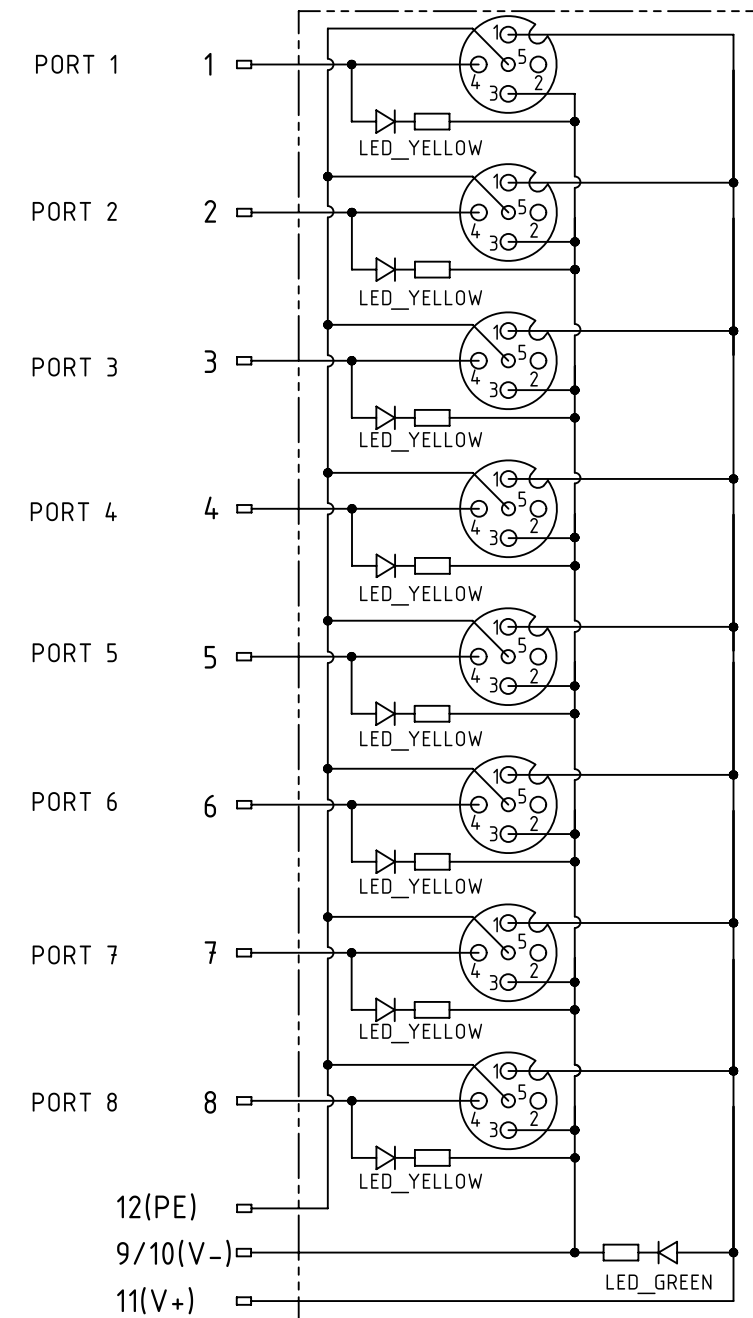

Loading plan

- Protection level: IP67
- Temperature range: -25°C ... +85°C

All Dimensions in mm		Tech. Character.		Free size tol.		According to production drawing	
All rights reserved		Created by COSTEA Costea	Inspected by 402676 Gross	Standardisation MUNTEANV Muntean	Date 2020-04-16	State Final Release	
Department HCS - RO		Title har-SAB M12/8/4p M23/12p				Doc-Key / ECM-Nr. 100831474/UGD/001/B 500000171205	
HARTING Customised Solutions D-32339 Espelkamp		Type TB	Number 090700221200			Rev. B	Page 1/1