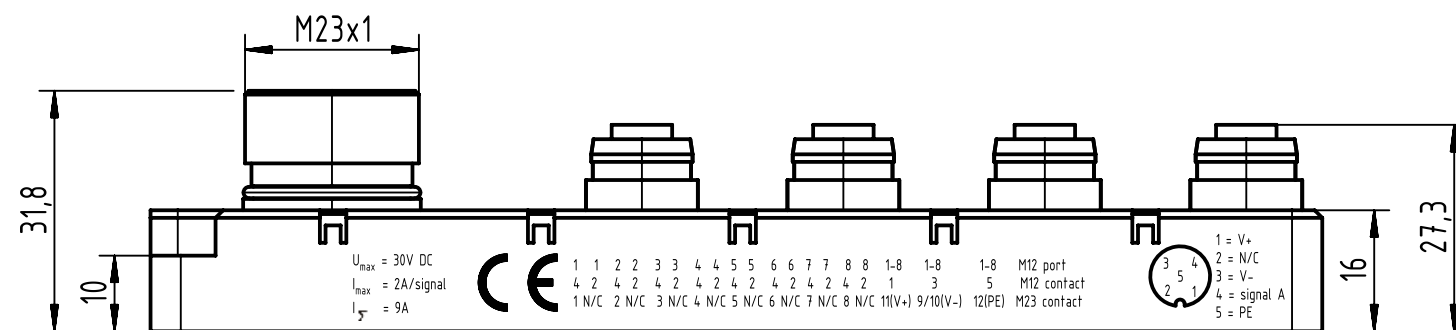

Loading plan

- Protection level: IP67
- Temperature range: -25°C ... +85°C

All Dimensions in mm		Tech. Character.		Free size tol.		According to production drawing	
All rights reserved		Created by COSTEA Costea	Inspected by 402676 Gross	Standardisation MUNTEANV Muntean	Date 2020-04-16	State Final Release	
Department HCS - RO		Title har-SAB M12/8/4p M23/12p				Doc-Key / ECM-Nr. 100831474/UGD/001/B 500000171205	
HARTING Customised Solutions D-32339 Espelkamp		Type TB	Number 090700221200			Rev. B	Page 1/1