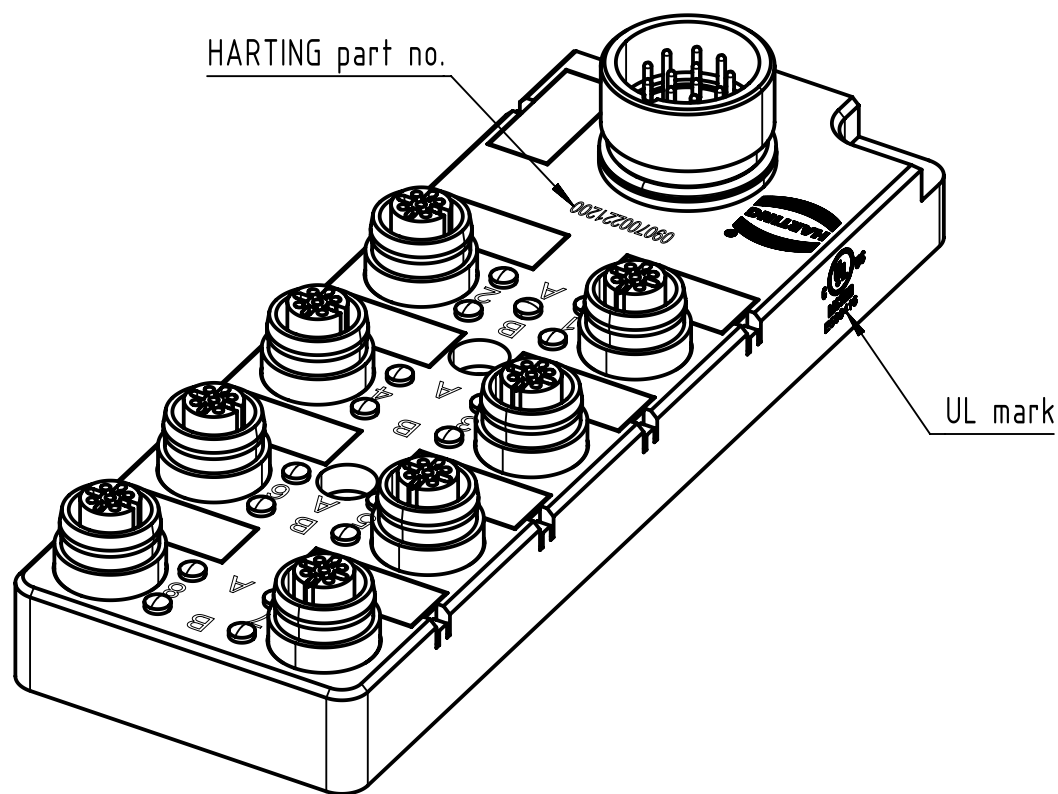

Loading plan

- Protection level: IP67
- Temperature range: -25°C ... +85°C

All Dimensions in mm		Tech. Character.		Free size tol.		According to production drawing	
All rights reserved		Created by COSTEA Costea	Inspected by 402676 Gross	Standardisation MUNTEANV Muntean	Date 2020-04-16	State Final Release	
Department HCS - RO		Title har-SAB M12/8/4p M23/12p				Doc-Key / ECM-Nr. 100831474/UGD/001/B 500000171205	
HARTING Customised Solutions D-32339 Espelkamp		Type TB	Number 090700221200			Rev. B	Page 1/1