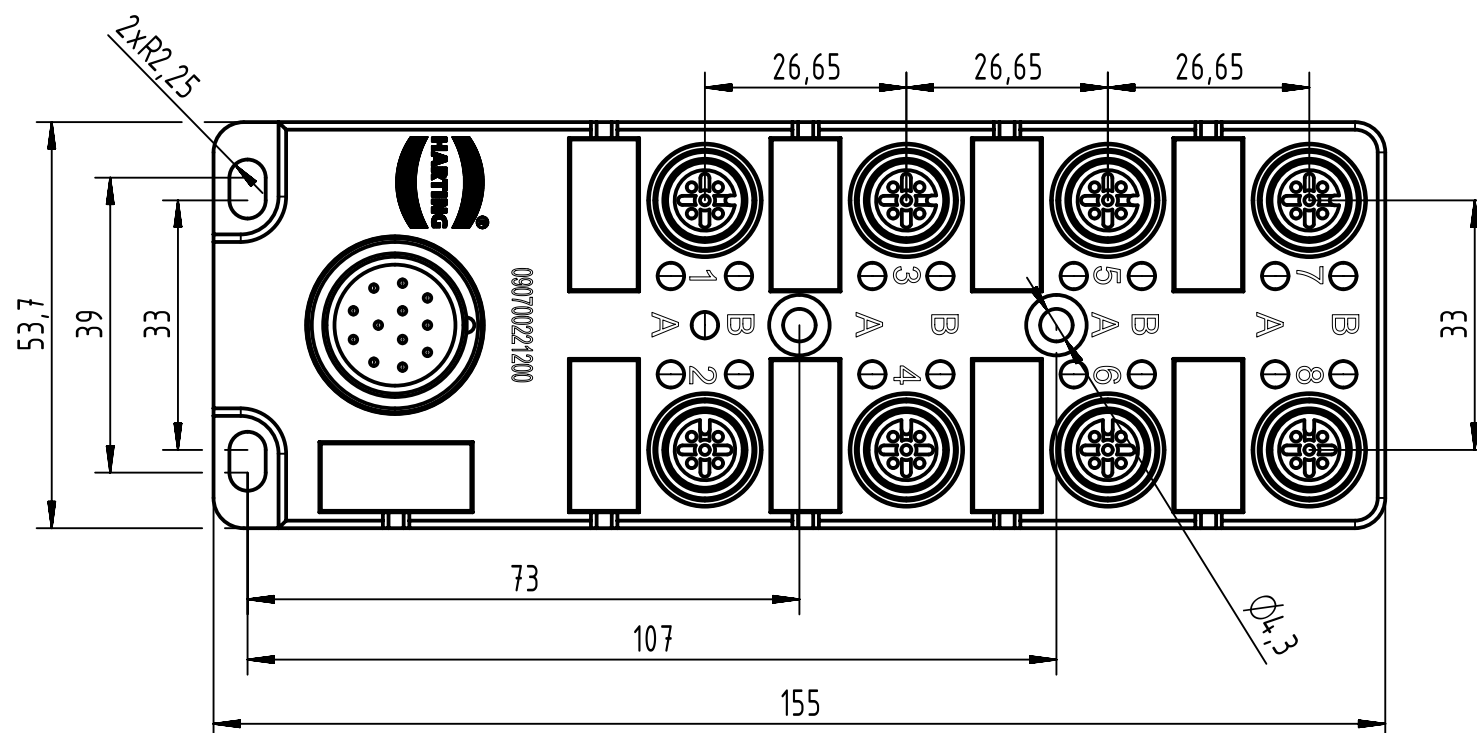

Loading plan

- Protection level: IP67
- Temperature range: -25°C ... +85°C

All Dimensions in mm		Tech. Character.		Free size tol.		According to production drawing	
All rights reserved		Created by COSTEA Costea	Inspected by 402676 Gross	Standardisation MUNTEANV Muntean	Date 2020-04-16	State Final Release	
Department HCS - RO		Title har-SAB M12/8/4p M23/12p				Doc-Key / ECM-Nr. 100831474/UGD/001/B 500000171205	
HARTING Customised Solutions D-32339 Espelkamp		Type TB	Number 090700221200			Rev. B	Page 1/1