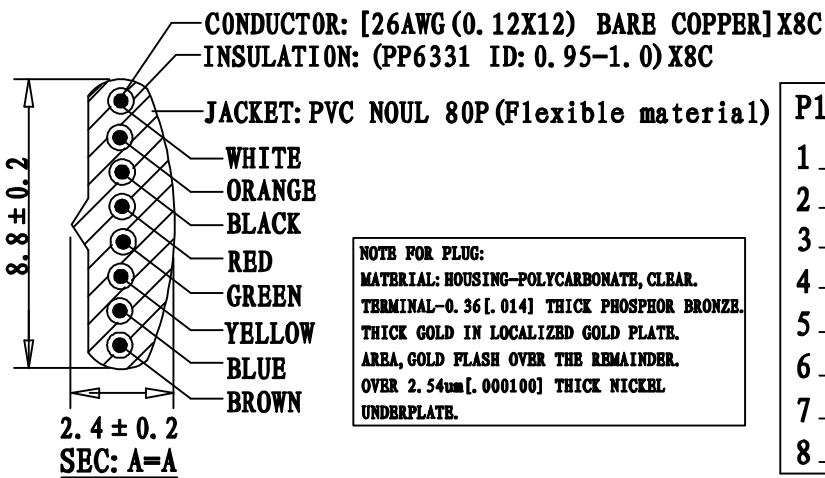

PACKAGE: INDIVIDUAL PE BAG.

P1	P2
1 WHITE	1
2 ORANGE	2
3 BLACK	3
4 RED	4
5 GREEN	5
6 YELLOW	6
7 BLUE	7
8 BROWN	8

PART NO	DRAWING NO	COLOR	RETRACTED LENGTH ("L1")	EXTENDED LENGTH ("L2")
522-26-8800-WH-0005F	A	White	2.14FT-2.46FT	5.0FT-5.75FT
522-26-8800-WH-0007F	B	White	3.12FT-3.44FT	7.0FT-8.05FT
522-26-8800-WH-0010F	C	White	4.76FT-5.08FT	10.0FT-11.5FT
522-26-8800-WH-0012F	D	White	5.25FT-5.57FT	12.0FT-13.8FT
522-26-8800-WH-0014F	E	White	6.07FT-6.39FT	14.0FT-16.1FT
522-26-8800-WH-0025F	F	White	10.34FT-10.66FT	25.0FT-28.75FT

REVISE	VERSION	BASIS	CONTENTS
12-02-20	A/0	T0210A	NEW DRAWING

CnC Tech, LLC	
Industrial Cable and Connector Technology	
DRAWING NO: 671-333	CUSTOMER: L-671
ITEM NO: 8C COILD CORD P+P PLUG	UNIT: mm
DATE: 2012-02-20	ISSUE: (A/0)
DRAWN: _____	QA: _____
SALES DEPT: _____	SALES MANAGER: _____