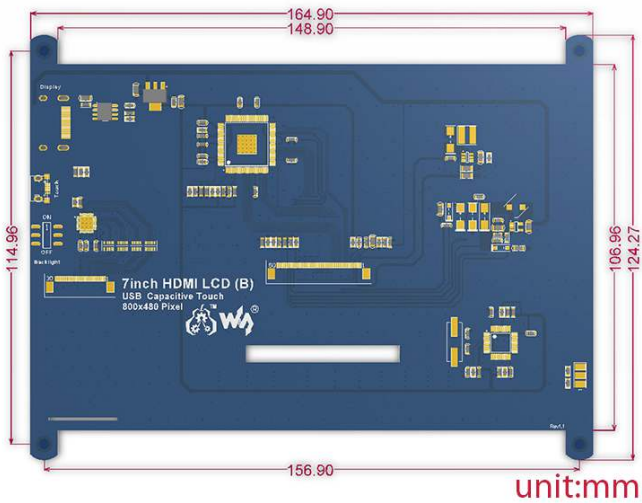

Raspberry Pi HDMI LCD (7 inch)

SKU 114990835

Raspberry Pi HDMI LCD (7 inch) is a low-cost 7 inch Capacitive Touch Screen LCD, HDMI interface, supports various systems, designed for Raspberry Pi

Description

What is Raspberry Pi 7inch HDMI LCD

Raspberry Pi HDMI LCD (7 inch) is a low-cost 7 inch Capacitive Touch Screen LCD, HDMI interface, supports various systems, designed for Raspberry Pi

Key Features

- 800×480 high resolution
- Capacitive touch control
- Supports Raspberry Pi

Dimensions

Part List

1. 7inch HDMI LCD x 1
2. HDMI connector x 1
3. RPi screws pack (4pcs) x 1
4. DVD x 1
5. Micro USB Cable x 1