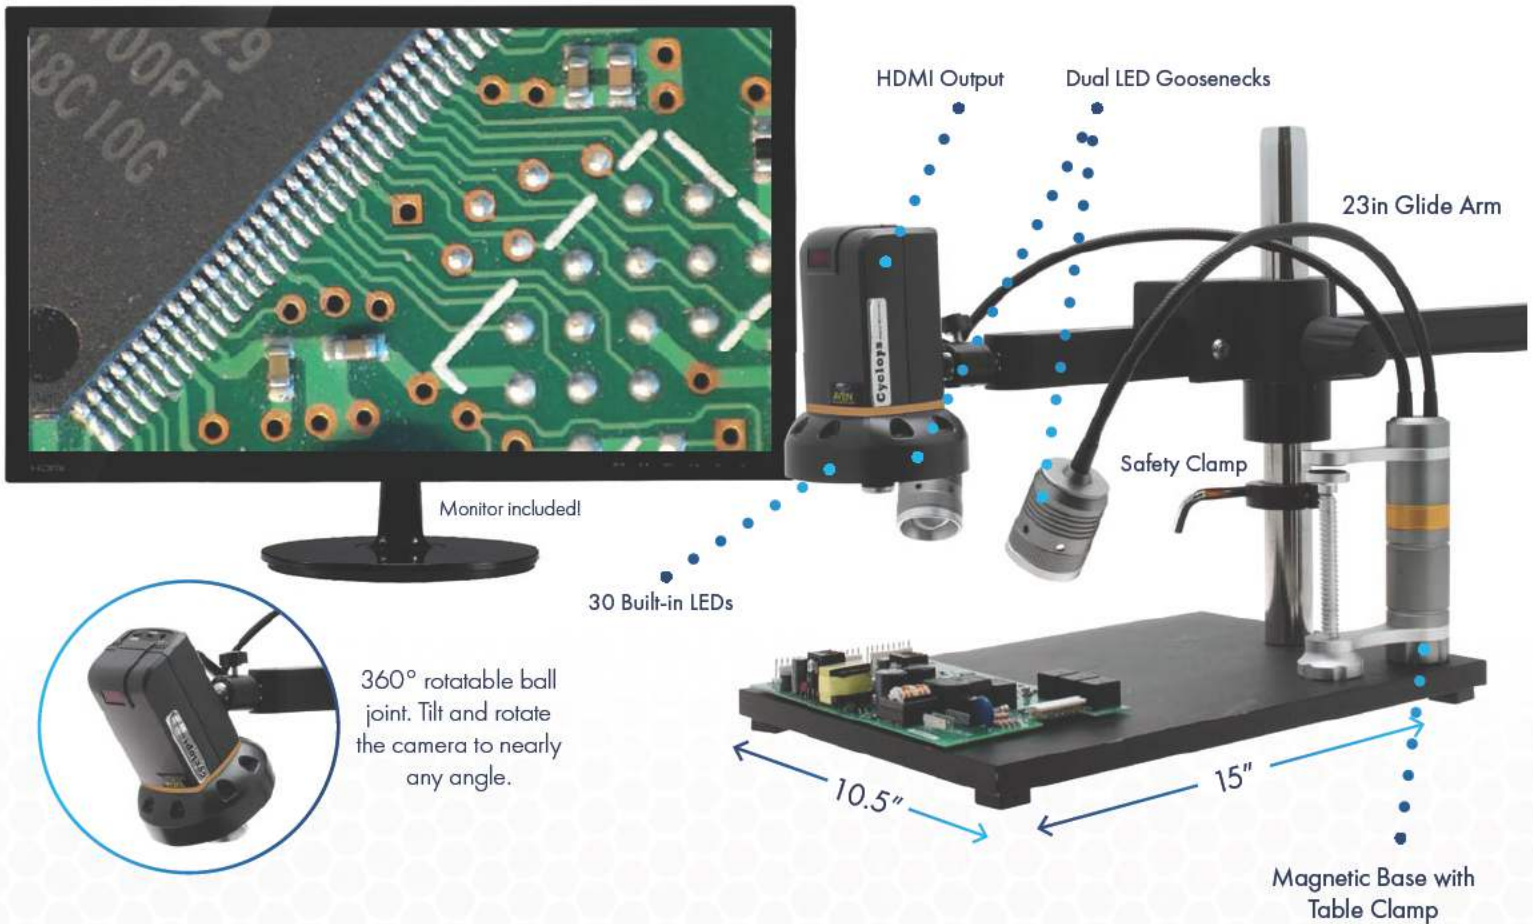

Cyclops HDMI Digital Microscope

with Ultra-Glide Arm Stand

HDMI Output	High Magnification	Ultra-Glide Arm Stand
1080p Signal	Up to 132x	23in Arm

Effortlessly Inspect Large Objects

Aven's Ultra-Glide Arm Stand System is ideal for inspecting parts over a large surface area. The ultra-glide arm stand provides smooth motion along its 23in length, allowing for easy scanning. This system features Aven's Cyclops HDMI Digital Microscope with built-in HDMI output capabilities, providing crystal-clear 1080p images directly to the monitor, no computer required. A large working distance and 30 LEDs allow examination of sizable objects. Magnification ranges up to 132x. This system comes complete with Aven's 22" LCD Monitor.

CYCLOPS HDMI DIGITAL MICROSCOPE WITH ULTRA GLIDE BOOM STAND

SKU	ITEM NAME	BASE DIMENSIONS	ARM LENGTH	MAGNIFICATION
26700-401-556	Cyclops HDMI Digital Microscope with Ultra-Glide Arm Stand	10.5in x 15in	23in	Up to 132x