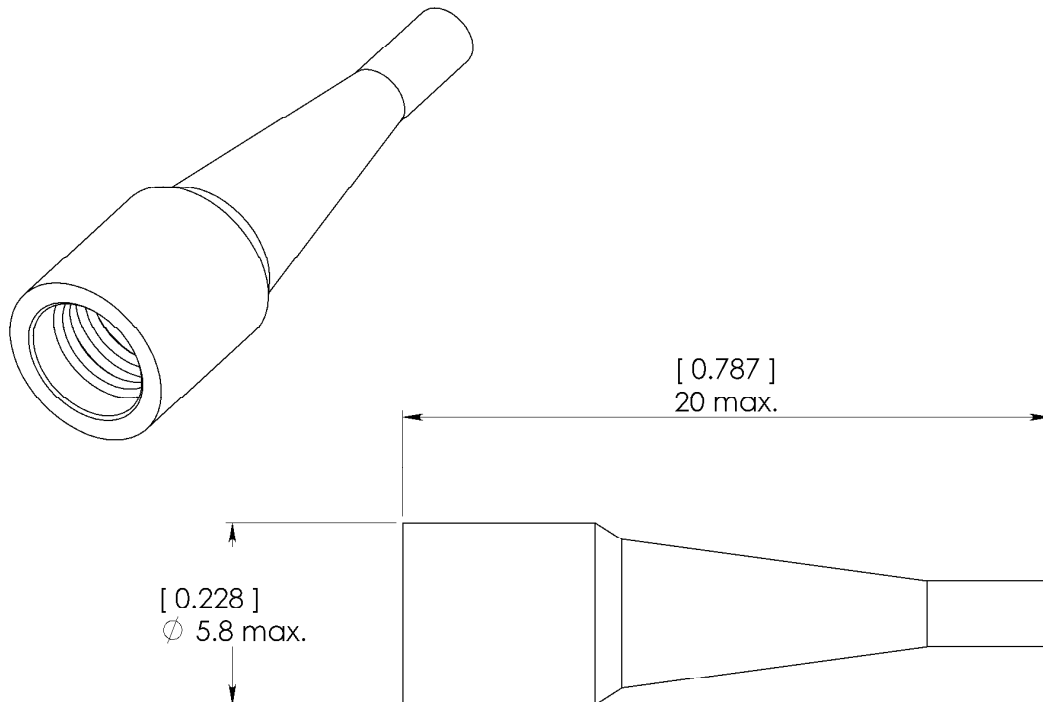

Original dimension in mm [inch]

GENERAL

- Compatible with SC and FC connectors
- Suitable for use with cable sizes Ø 1 mm max.
- Compatible with BELLCORE GR 326 specification (V0, LOI 28 % mini.)
- Color **AQUA**