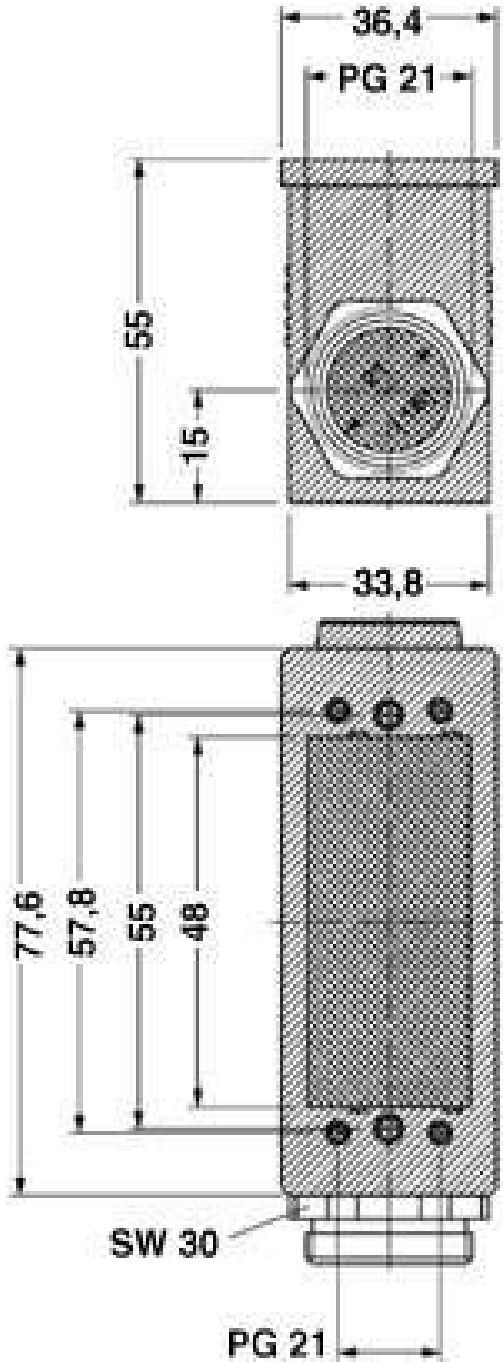

Diagrams/Drawings

Dimensioned drawing