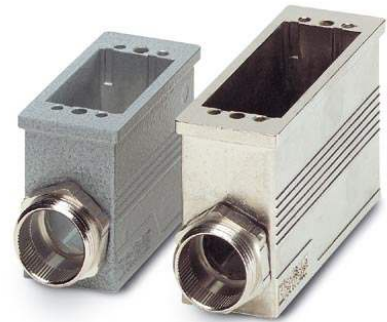

VC-MEMV-K2

Order No.: 1884490

The illustration shows versions, powder-coated and EMC-coated coupling housing

<http://eshop.phoenixcontact.de/phoenix/treeViewClick.do?UID=1884490>

Coupling housing, made of metal, EMC-coated type 2, number of modules 3, cable screw connection Pg21

Height	55 mm
Number of module slots	3
Housing material	Zinc die-cast
Housing surface material	Nickel-plated
Seal material	EPDM, conductive
Ambient temperature (operation)	-40 °C ... 125 °C

Certificates / Approvals

1853997	VC-M-KV-PG21(7-10,5)	Half screw connection Pg21, made of metal, consisting of rubber seal with one hole and one pressure screw, for type 2 - 4 housings, cable [mm] 7 - 10.5
1854006	VC-M-KV-PG21(9-13)	Half screw connection Pg21, made of metal, consisting of rubber seal with one hole and one pressure screw, for type 2 - 4 housings, cable [mm] 9 - 13
1854035	VC-M-KV-PG21(11,5-15,5)	Half screw connection Pg21, made of metal, consisting of rubber seal with one hole and one pressure screw, for type 2 - 4 housings, cable [mm] 11.5 - 13.5
1854048	VC-M-KV-PG21(14-18)	Half screw connection Pg21, made of metal, consisting of rubber seal with one hole and one pressure screw, for type 2 - 4 housings, cable [mm] 14 - 18
1854051	VC-M-KV-PG21(17-20,5)	Half screw connection Pg21, made of metal, consisting of rubber seal with one hole and one pressure screw, for type 2 - 4 housings, cable [mm] 17 - 20.5
1885305	VC-M-KV-PG21(20X 7)	Single screw connection PG21, made of metal, consisting of rubber seal with a long hole and pressure screw, for type 2-4 housings, cable [mm] 20 x 7 mm (for flat-ribbon cable)
1854970	VC-M-KV-PG21- 1X8,5/1X12	Half screw connection Pg21, made of metal, consisting of rubber seal with several holes (1 x 8.5 mm/1 x 12 mm) and one pressure screw, for type 2 - 4 housings