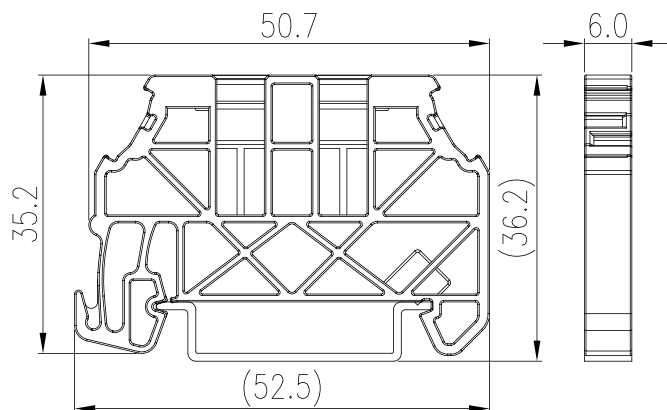

# SS13

DIN Rail Terminal Blocks > Accessories > End bracket

## Specification

Product description	End Bracket
Color	Beige
Material	PA
Inflammability class	UL94-V0
Compatible rail	TS-35, TS-35/15
Marking label	MKL-001
Marking label	TM49W, TM-R200
Package	50 pcs / box