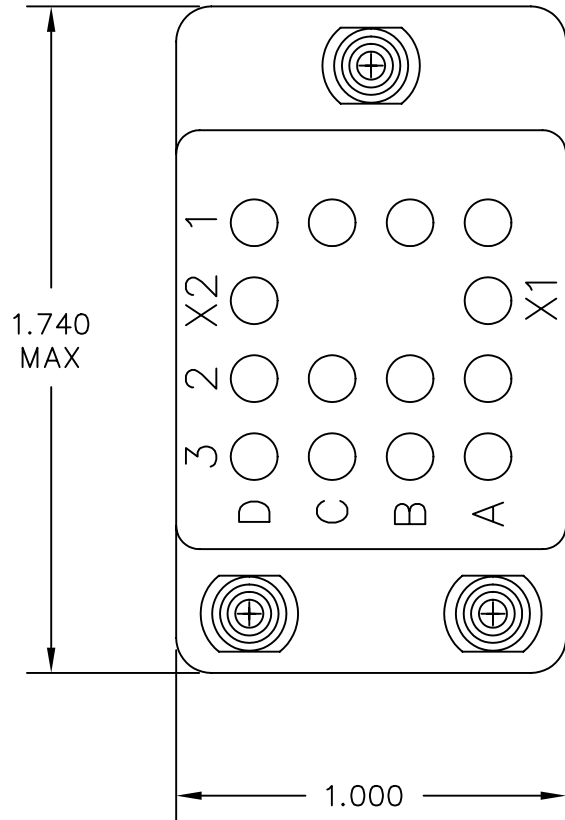

REV	ECN	DESCRIPTION	APP'D
J	2413	UPDATE FORMAT; ADD "J" DESIGNATION	JR 5/02/95
K	5754	NEW SILK SCREEN ARTWORK	

PART NO.	CONTACTS SUPPLIED	MARKING
RSE116672	NONE	RSE116673
RSE116673	(14) SIZE 16/16	

DIMENSIONS	TOLERANCES	PROJECTION	TITLE		
ANSI Y14.5M UNITS: INCHES ACAD FILE	.XX ±.01 .XXX ±.005 ANGLES ±2°		Amphenol Pcd RELAY SOCKET 14 POS - SIZE 16		
ORIGINAL NOT FOR CUSTOMER DISTRIBUTION	THIS DOCUMENT CONTAINS PROPRIETARY INFORMATION WHICH IS THE CONFIDENTIAL PROPERTY OF AMPHENOL PCD INC. PEABODY, MA				
			ENGR M. CALLA 5/16/91	SIZE B	DWG NO. RSE116672
			CHKD M. CALLA 5/16/91		REV K
			APPD D. SWAFFIELD 6/14/91	CODE: 58982	SHEET 1 OF 1
				SCALE: 2X	