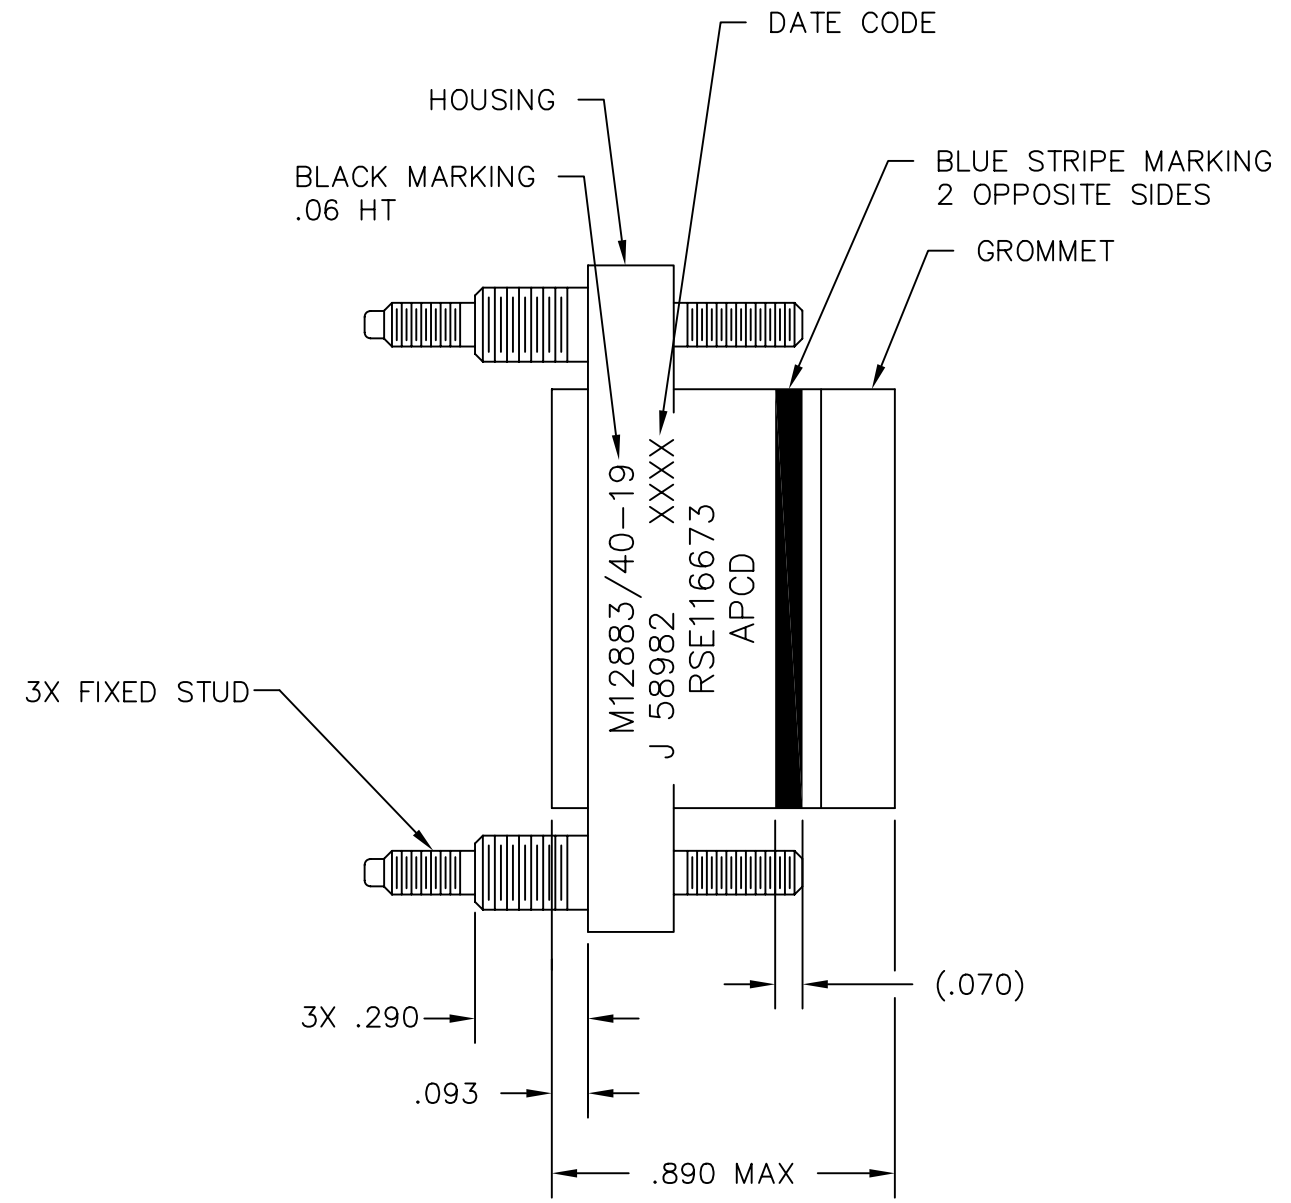

REV	ECN	DESCRIPTION	APP'D
J	2413	UPDATE FORMAT; ADD "J" DESIGNATION	JR 5/02/95
K	5754	NEW SILK SCREEN ARTWORK	

PART NO.	CONTACTS SUPPLIED	MARKING
RSE116672	NONE	RSE116673
RSE116673	(14) SIZE 16/16	

DIMENSIONS	TOLERANCES	PROJECTION	TITLE		
ANSI Y14.5M UNITS: INCHES ACAD FILE	.XX ±.01 .XXX ±.005 ANGLES ±2°		Amphenol Pcd RELAY SOCKET 14 POS - SIZE 16		
ORIGINAL NOT FOR CUSTOMER DISTRIBUTION	THIS DOCUMENT CONTAINS PROPRIETARY INFORMATION WHICH IS THE CONFIDENTIAL PROPERTY OF AMPHENOL PCD INC. PEABODY, MA				
			ENGR M. CALLA 5/16/91	SIZE B	DWG NO. RSE116672
			CHKD M. CALLA 5/16/91		REV K
			APPD D. SWAFFIELD 6/14/91	CODE: 58982	SHEET 1 OF 1
				SCALE: 2X	