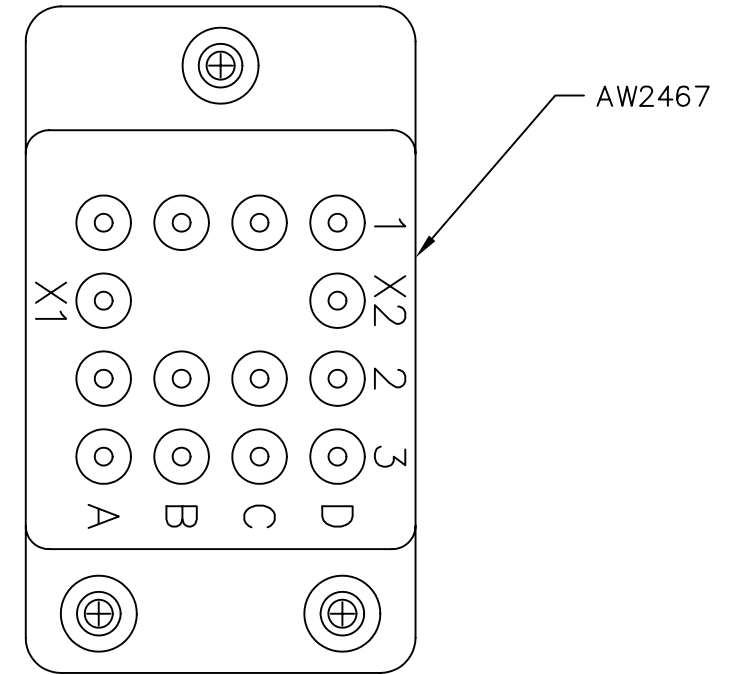

REV	ECN	DESCRIPTION	APP'D
J	2413	UPDATE FORMAT; ADD "J" DESIGNATION	JR 5/02/95
K	5754	NEW SILK SCREEN ARTWORK	

PART NO.	CONTACTS SUPPLIED	MARKING
RSE116672	NONE	RSE116673
RSE116673	(14) SIZE 16/16	

DIMENSIONS	TOLERANCES	PROJECTION	TITLE		
ANSI Y14.5M UNITS: INCHES ACAD FILE	.XX ±.01 .XXX ±.005 ANGLES ±2°		Amphenol Pcd RELAY SOCKET 14 POS - SIZE 16		
ORIGINAL NOT FOR CUSTOMER DISTRIBUTION	THIS DOCUMENT CONTAINS PROPRIETARY INFORMATION WHICH IS THE CONFIDENTIAL PROPERTY OF AMPHENOL PCD INC. PEABODY, MA				
			ENGR M. CALLA 5/16/91	SIZE B	DWG NO. RSE116672
			CHKD M. CALLA 5/16/91		REV K
			APPD D. SWAFFIELD 6/14/91	CODE: 58982	SHEET 1 OF 1
				SCALE: 2X	