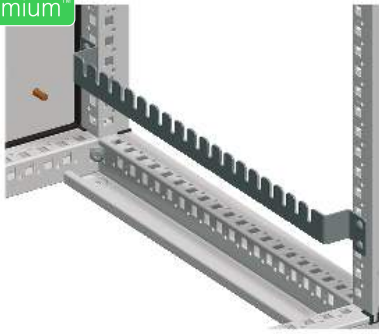

Product data sheet

Specifications

Spacial SF cross rails for Lutze chassis - 2.5 mm

NSYLGR60

! To be discontinued on: 31 August 2023

! To be discontinued

Main

Range	Spacial
Accessory / separate part category	Mounting accessory
Product or component type	Cross rail
Anwendung	Multi-purpose
Nennmaße des Gehäuses	- D: 600 mm

Complementary

Range compatibility	Spacial (Spacial SF)
Mounting location	Sides of enclosure
Mounting support	Lutze chassis
Device composition	fixing elements 6 cross rails
Quantity per set	Set of 1
Material	Galvanised steel
Fixing mode	By screws
Adjustment	Adjustable in height with a pitch of 25 mm
Height	45 mm
Width	550 mm fixing centers: 600 mm nominal:
Thickness	2.5 mm

Packing Units

Unit Type of Package 1	PCE
Number of Units in Package 1	1
Package 1 Height	6 cm
Package 1 Width	46 cm
Package 1 Length	68 cm
Package 1 Weight	3.648 kg

Offer Sustainability

Sustainable offer status	Green Premium product
REACH free of SVHC	Yes
EU RoHS Directive	Pro-active compliance (Product out of EU RoHS legal scope) EU RoHS Declaration
Toxic heavy metal free	Yes
Mercury free	Yes
China RoHS Regulation	China RoHS declaration Pro-active China RoHS declaration (out of China RoHS legal scope)
RoHS exemption information	Yes
Environmental Disclosure	Product Environmental Profile