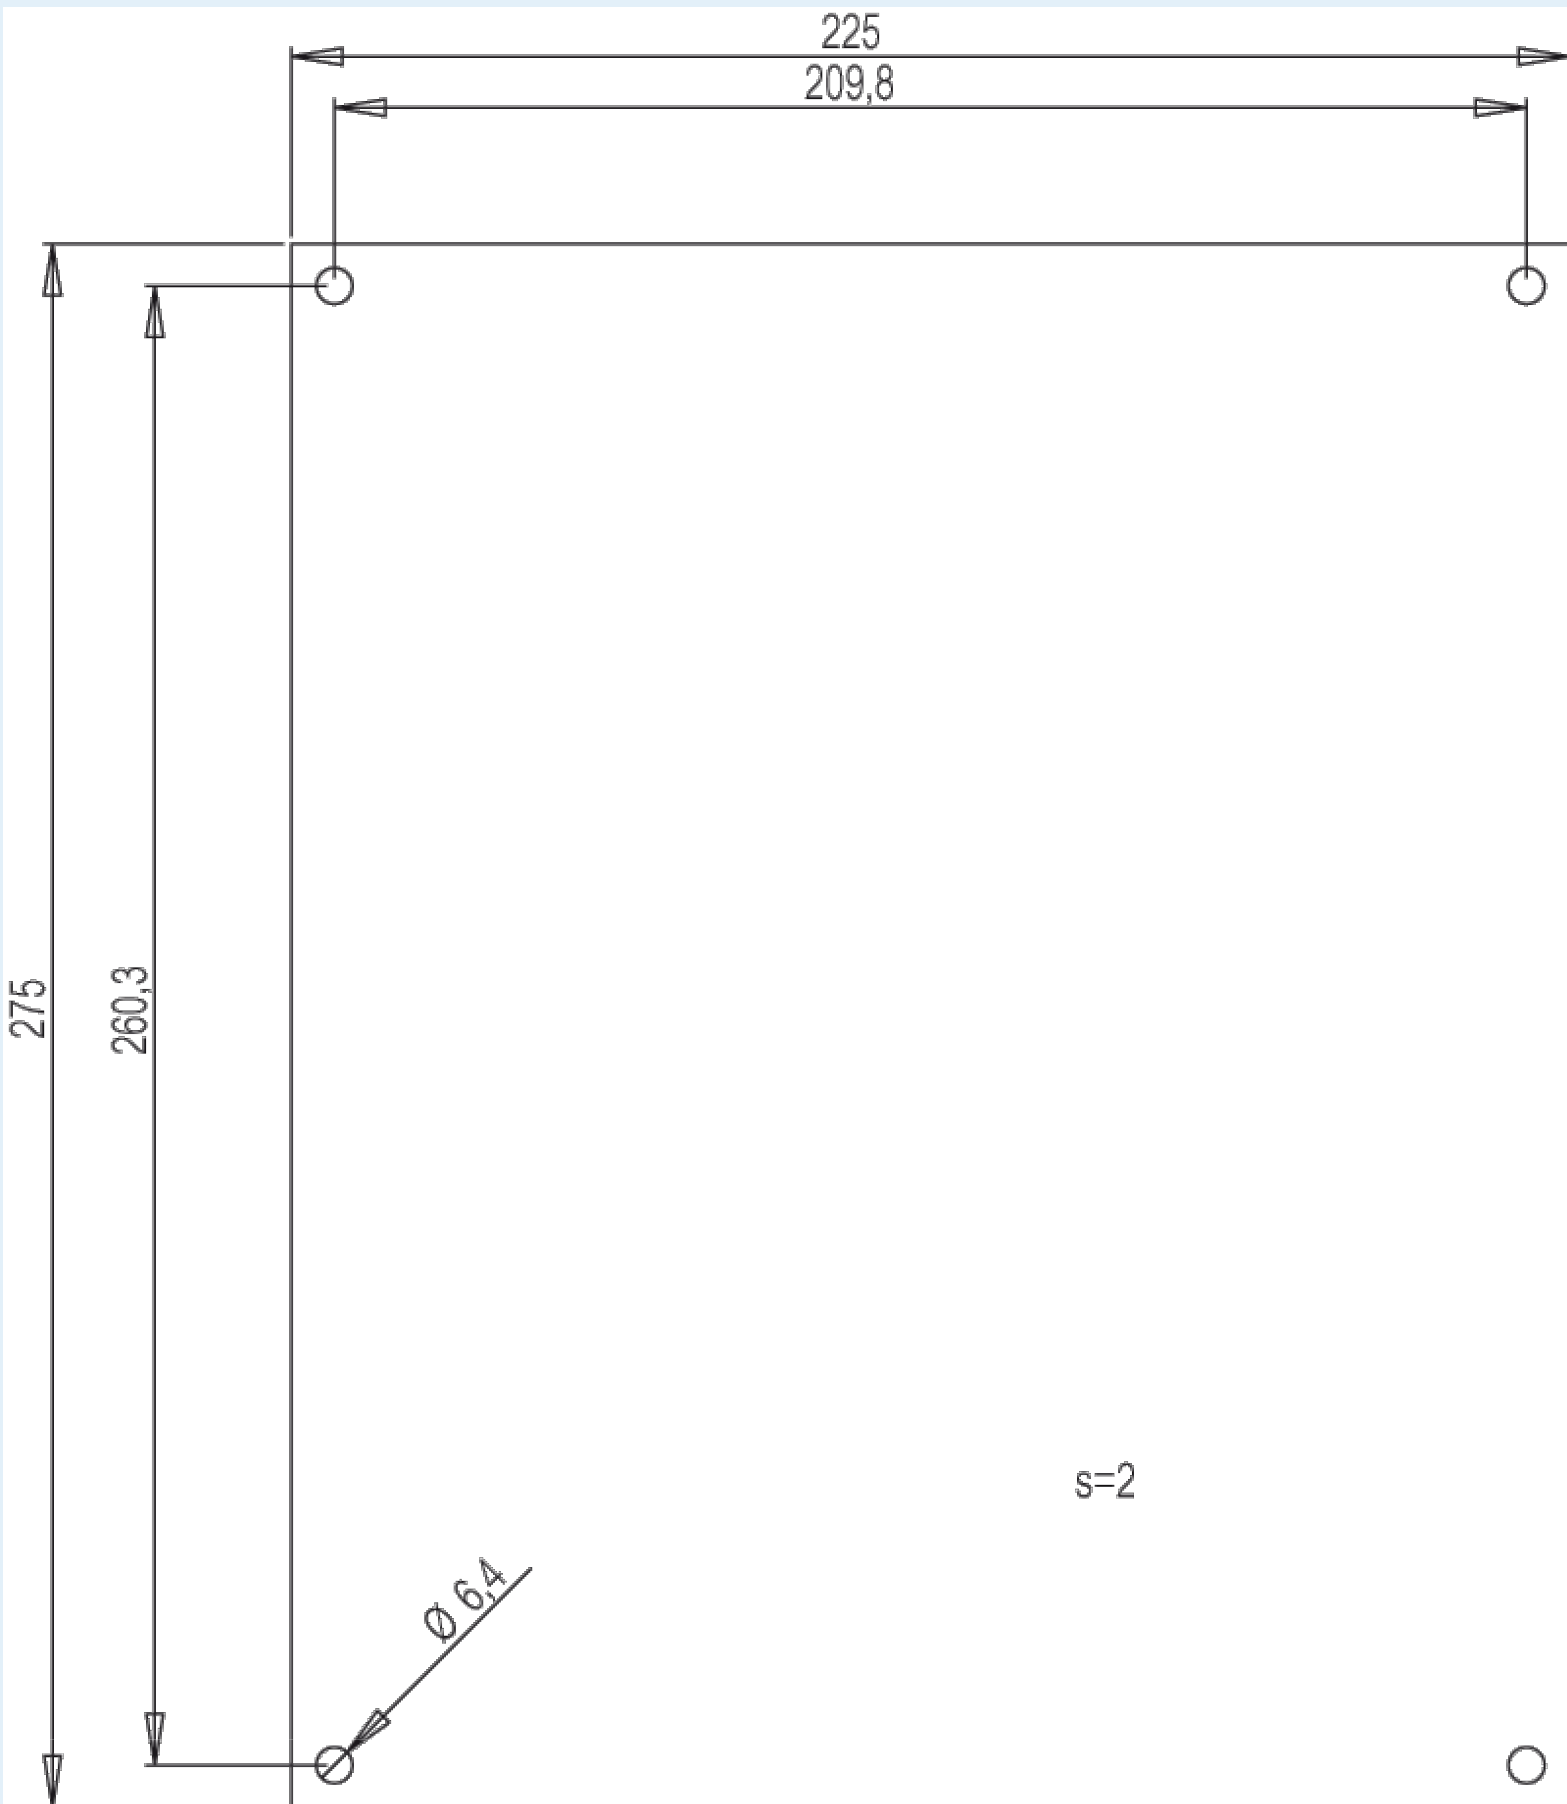

ABP1210

Sample image

Order symbol: ABP1210

Product nbr: 8592161

Description: Painted Steel Back Panel

Remarks:

EAN: 6418074067838

Including:

El. number:

- Finland:
- Denmark:
- Sweden:

Dimensions:

	Height	Width	Depth
mm:	274	226	
inch:	10.8	8.9	

Rating:

Ingress protection (EN 60529):
Impact Resistance (EN 62262):

Materials:

Material: Steel