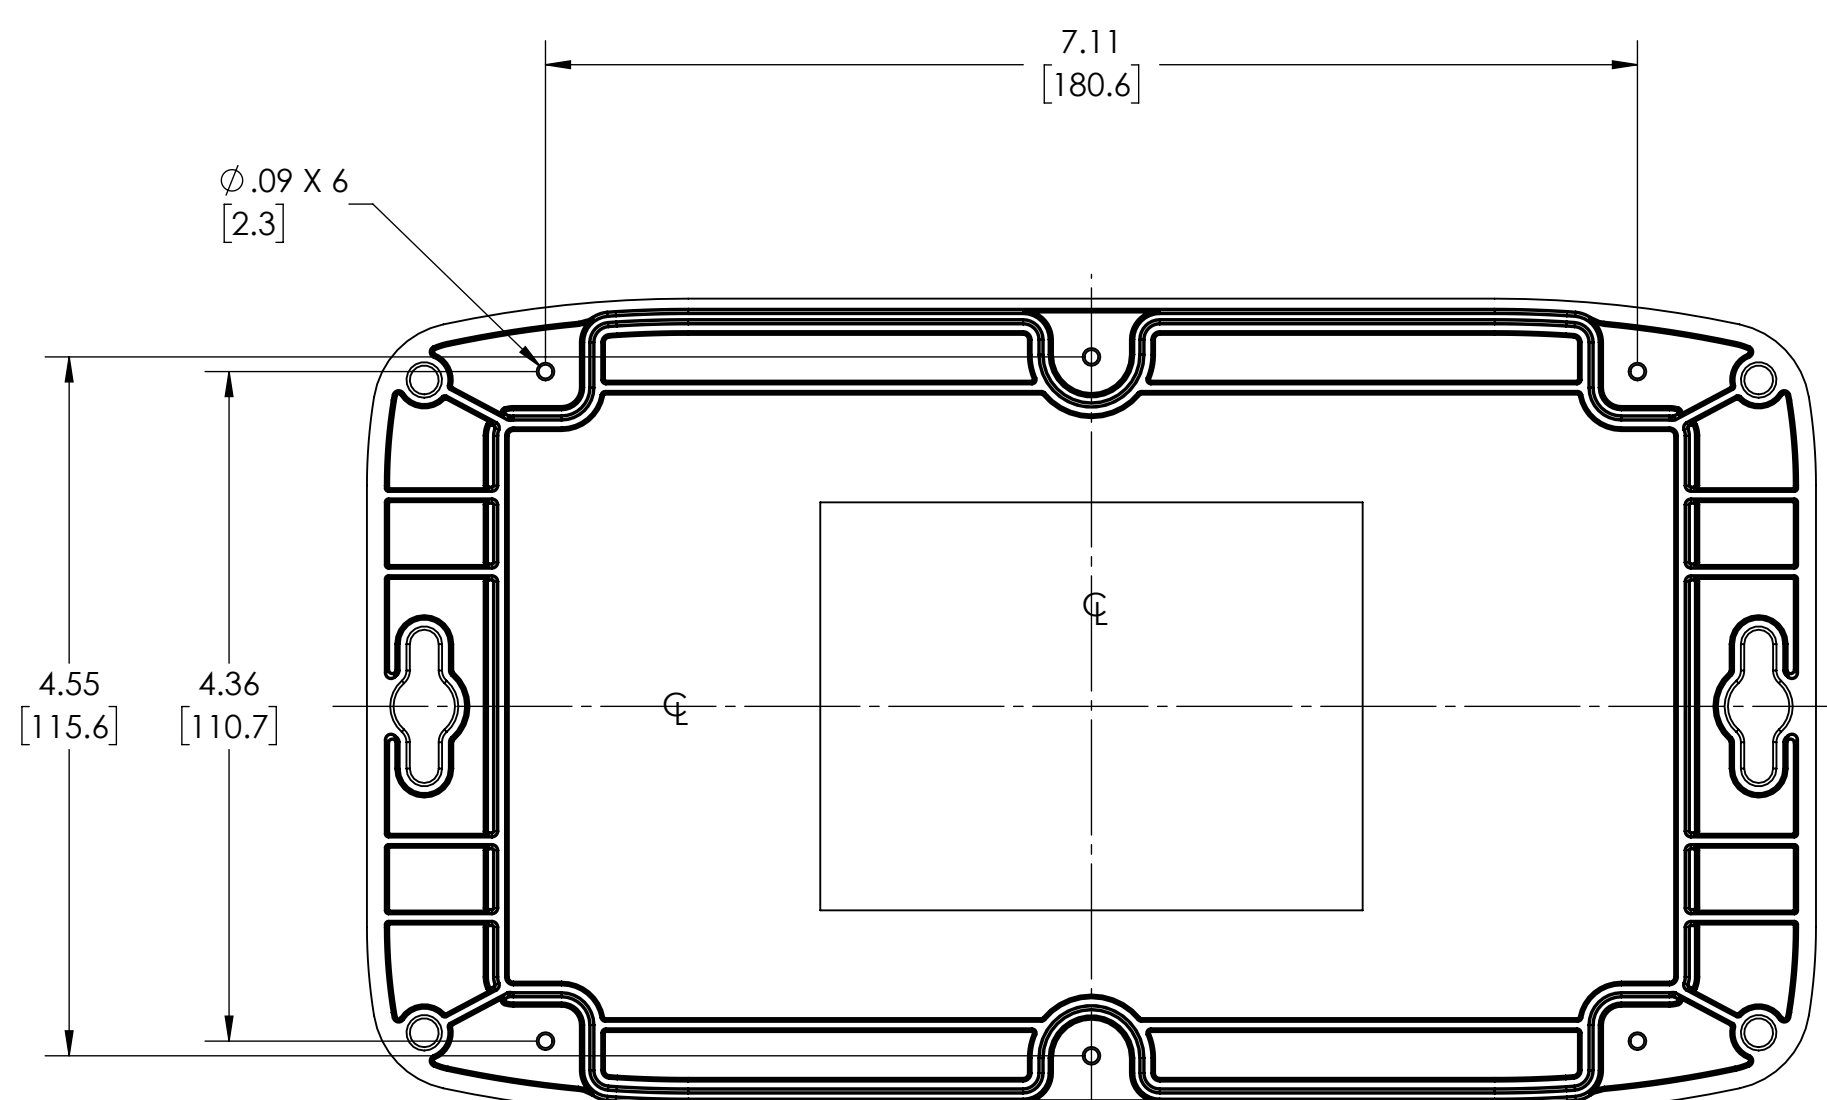

PART NAME

HD SERIES - HEAVY DUTY NEAMA

PART No.

HD-7608

REVISION DATE

1/8/2022

NOTES:

1. MATERIAL:
BODY & COVER - GRAY POLYCARBONATE (IMPACT-RESISTANT)
2. UL508 / NEMA TYPE 1, 2, 3, 3R, 3X, 3RX, 3D, 3SX, 4, 4X, 6, 6P, 12 & 13 WITH IP65, IP66, IP-67 & IP68 WITH RATING & UL-94 5VA
3. POURED CONTINUOUS GASKET (NOT INSTALLED)
4. SUPPLIED WITH BODY, COVER & 4 SCREWS
5. DIMENSIONS ARE INCH[MM]
6. OPTIONAL ACCESSORIES:
ALUMINUM INTERNAL PANEL - HDX-76608

INSIDE VIEW OF BODY COVER NOT SHOWN

SECTION A-A SCALE 1 : 1.5

BOTTOM VIEW OF BODY

DRAWING FOR REFERENCE
WE RESERVE THE RIGHT TO MAKE CHANGES TO OUR
STANDARD PRODUCTS. PLEASE CONSULT WITH BUD INDUSTRIES
PRIOR TO USING THIS DRAWING FOR DESIGN PURPOSES.