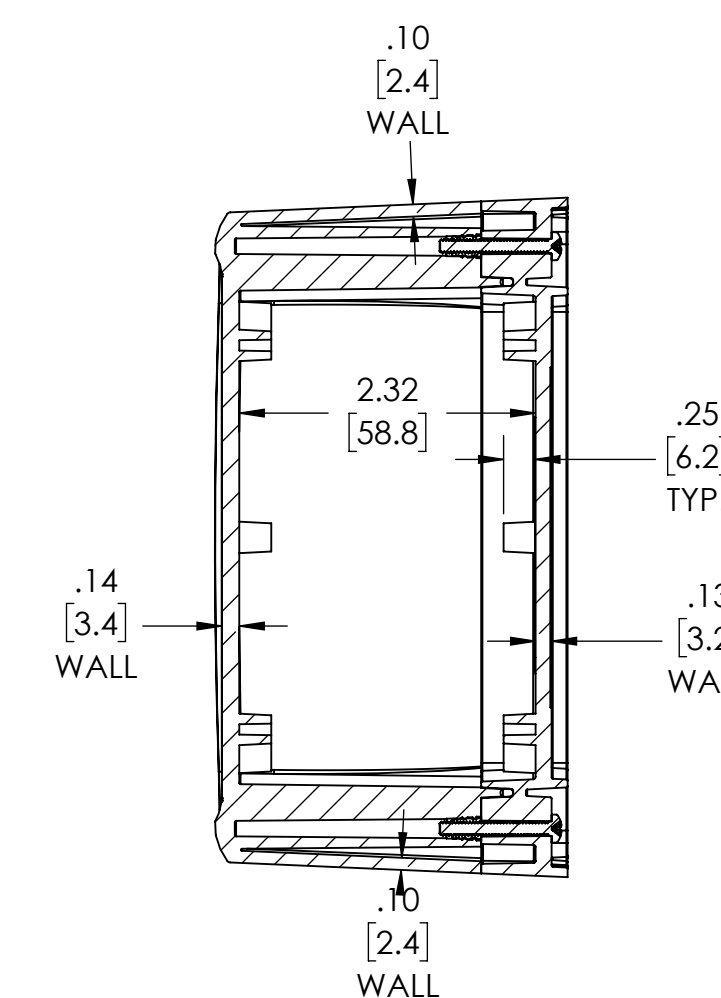

PART NAME

HD SERIES - HEAVY DUTY NEAMA

PART No.

HD-7608

REVISION DATE

1/8/2022

NOTES:

1. MATERIAL:
BODY & COVER - GRAY POLYCARBONATE (IMPACT-RESISTANT)
2. UL508 / NEMA TYPE 1, 2, 3, 3R, 3X, 3RX, 3D, 3SX, 4, 4X, 6, 6P, 12 & 13 WITH IP65, IP66, IP-67 & IP68 WITH RATING & UL-94 5VA
3. POURED CONTINUOUS GASKET (NOT INSTALLED)
4. SUPPLIED WITH BODY, COVER & 4 SCREWS
5. DIMENSIONS ARE INCH[MM]
6. OPTIONAL ACCESSORIES:
ALUMINUM INTERNAL PANEL - HDX-76608

INSIDE VIEW OF BODY COVER NOT SHOWN

SECTION A-A SCALE 1 : 1.5

BOTTOM VIEW OF BODY

DRAWING FOR REFERENCE
WE RESERVE THE RIGHT TO MAKE CHANGES TO OUR
STANDARD PRODUCTS. PLEASE CONSULT WITH BUD INDUSTRIES
PRIOR TO USING THIS DRAWING FOR DESIGN PURPOSES.