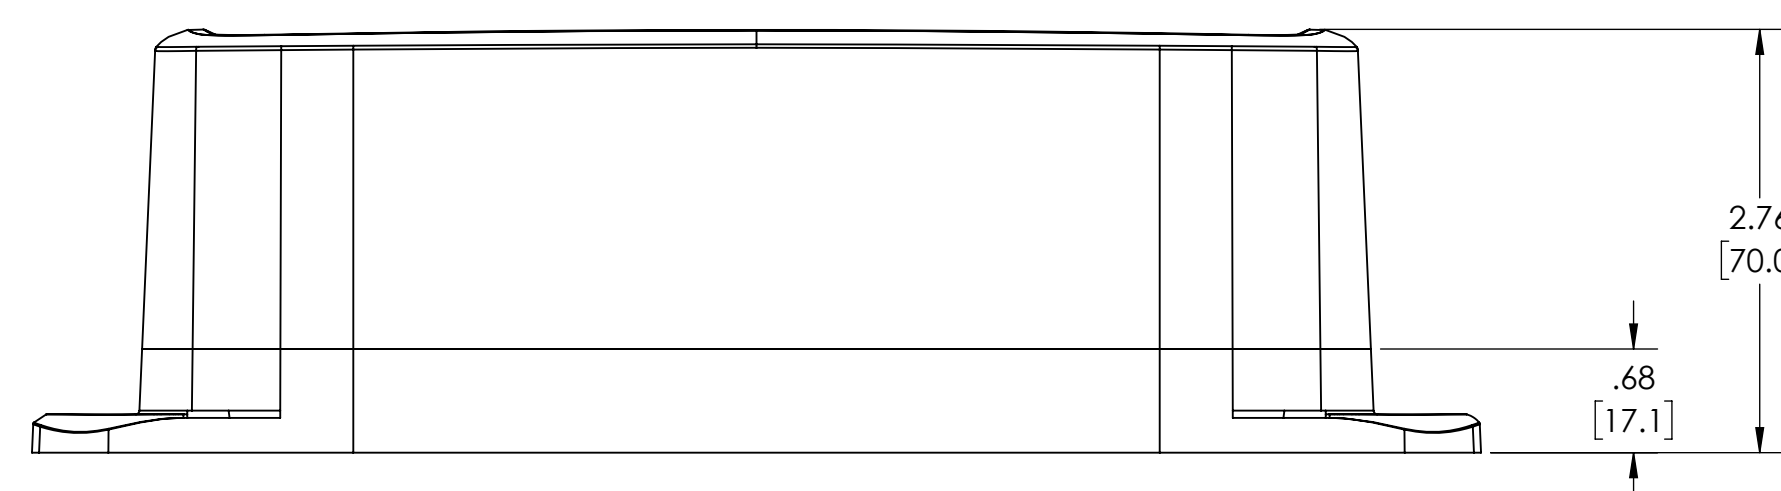

PART NAME

HD SERIES - HEAVY DUTY NEAMA

PART No.

HD-7608

REVISION DATE

1/8/2022

NOTES:

1. MATERIAL:
BODY & COVER - GRAY POLYCARBONATE (IMPACT-RESISTANT)
2. UL508 / NEMA TYPE 1, 2, 3, 3R, 3X, 3RX, 3D, 3SX, 4, 4X, 6, 6P, 12 & 13 WITH IP65, IP66, IP-67 & IP68 WITH RATING & UL-94 5VA
3. POURED CONTINUOUS GASKET (NOT INSTALLED)
4. SUPPLIED WITH BODY, COVER & 4 SCREWS
5. DIMENSIONS ARE INCH[MM]
6. OPTIONAL ACCESSORIES:
ALUMINUM INTERNAL PANEL - HDX-76608

INSIDE VIEW OF BODY COVER NOT SHOWN

SECTION A-A SCALE 1 : 1.5

BOTTOM VIEW OF BODY

DRAWING FOR REFERENCE
WE RESERVE THE RIGHT TO MAKE CHANGES TO OUR
STANDARD PRODUCTS. PLEASE CONSULT WITH BUD INDUSTRIES
PRIOR TO USING THIS DRAWING FOR DESIGN PURPOSES.