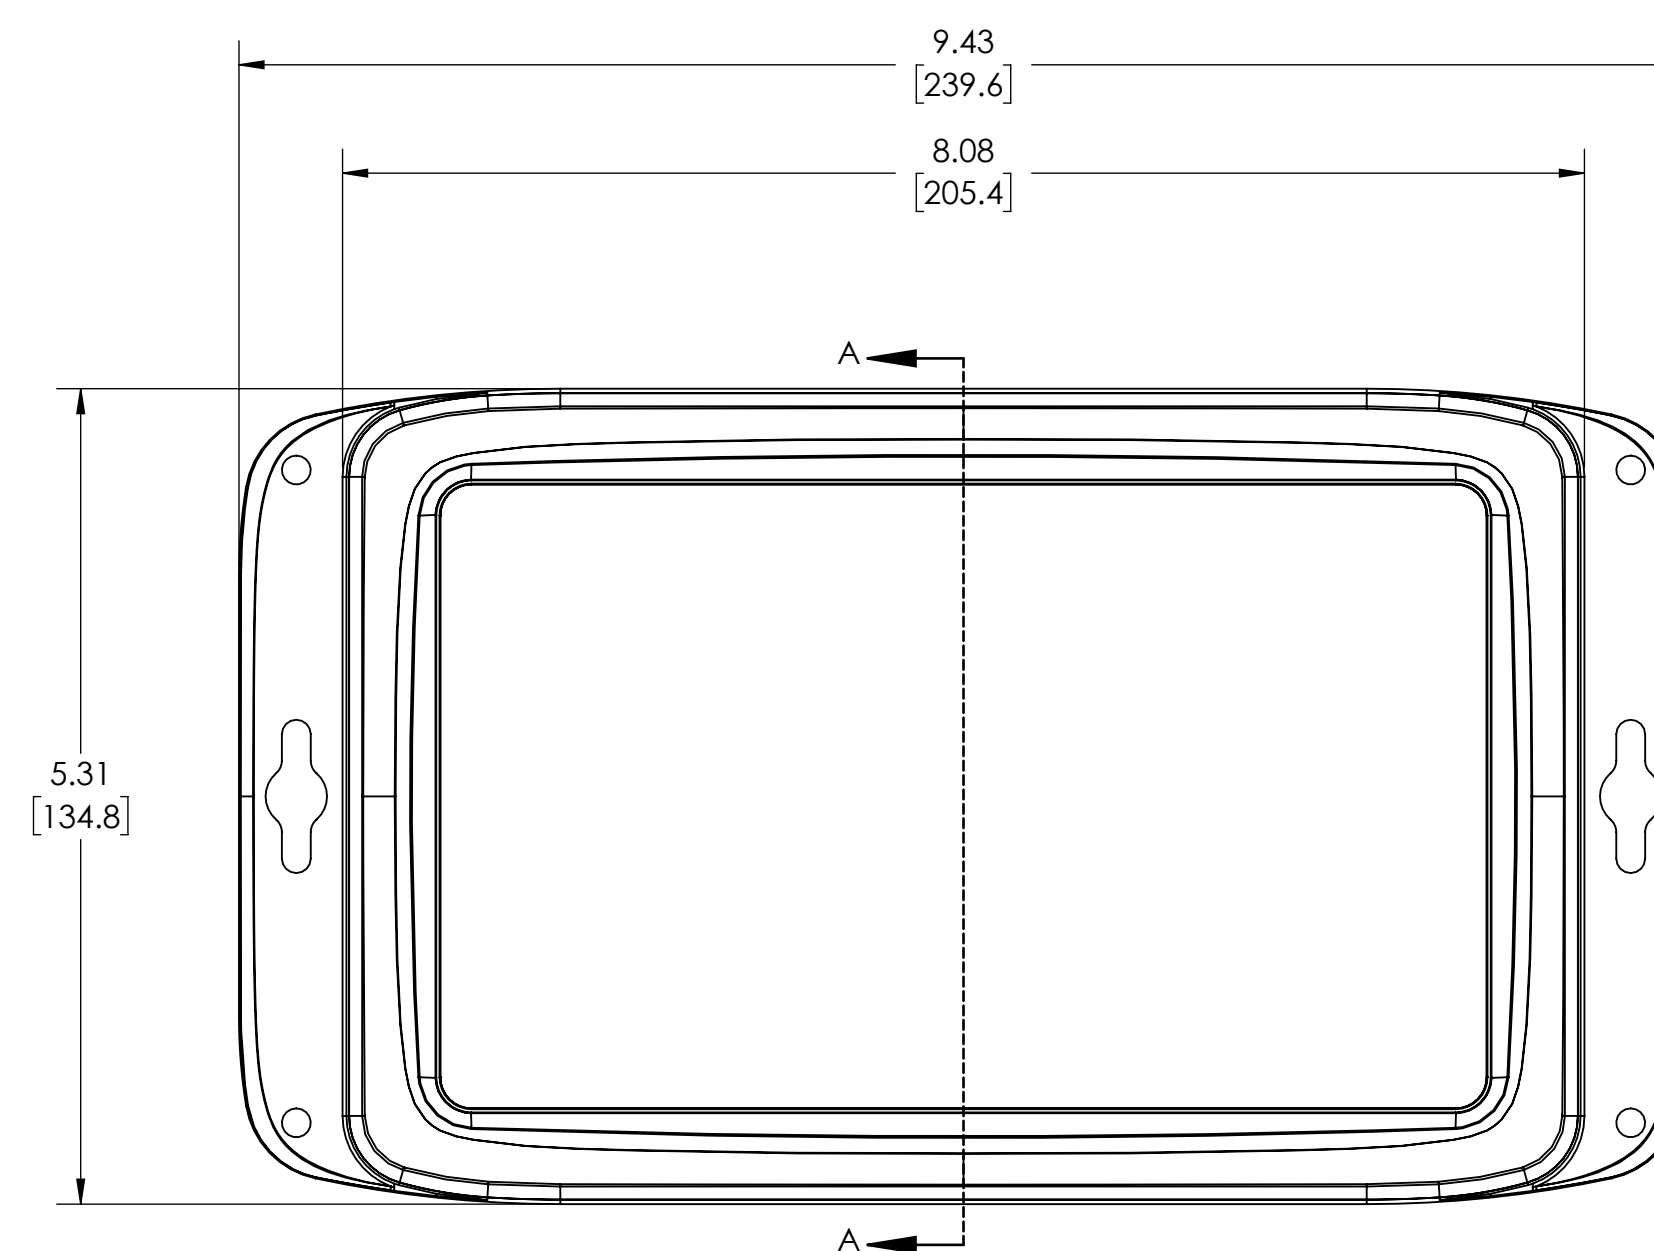

PART NAME

HD SERIES - HEAVY DUTY NEAMA

PART No.

HD-7608

REVISION DATE

1/8/2022

NOTES:

1. MATERIAL:
BODY & COVER - GRAY POLYCARBONATE (IMPACT-RESISTANT)
2. UL508 / NEMA TYPE 1, 2, 3, 3R, 3X, 3RX, 3D, 3SX, 4, 4X, 6, 6P, 12 & 13 WITH IP65, IP66, IP-67 & IP68 WITH RATING & UL-94 5VA
3. POURED CONTINUOUS GASKET (NOT INSTALLED)
4. SUPPLIED WITH BODY, COVER & 4 SCREWS
5. DIMENSIONS ARE INCH[MM]
6. OPTIONAL ACCESSORIES:
ALUMINUM INTERNAL PANEL - HDX-76608

INSIDE VIEW OF BODY COVER NOT SHOWN

SECTION A-A SCALE 1 : 1.5

BOTTOM VIEW OF BODY

DRAWING FOR REFERENCE
WE RESERVE THE RIGHT TO MAKE CHANGES TO OUR
STANDARD PRODUCTS. PLEASE CONSULT WITH BUD INDUSTRIES
PRIOR TO USING THIS DRAWING FOR DESIGN PURPOSES.