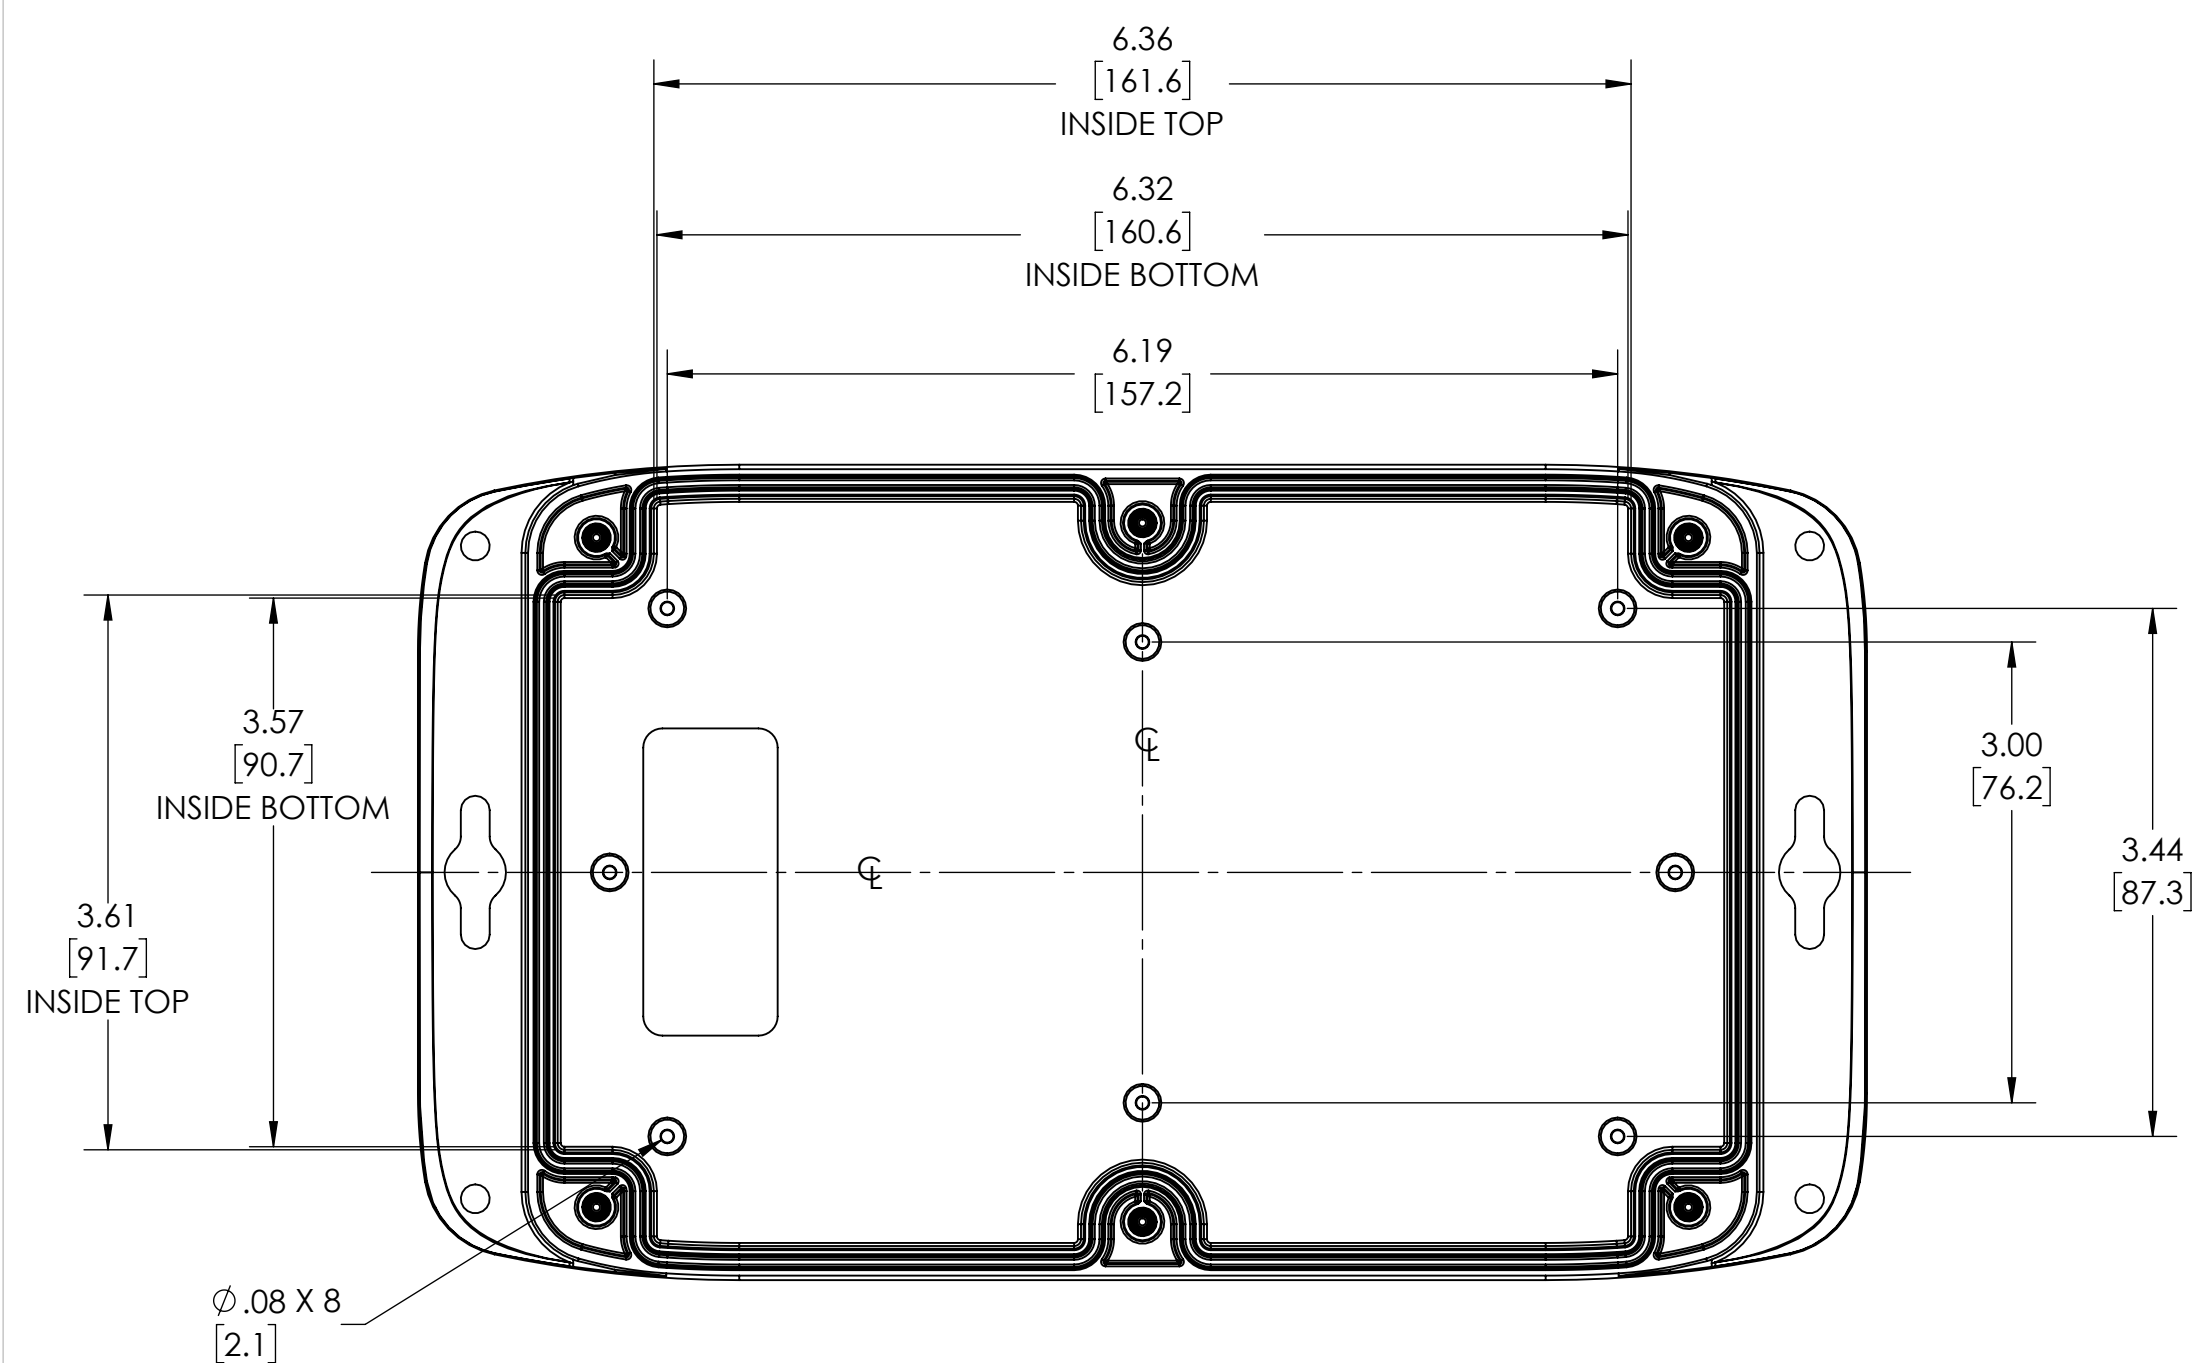

PART NAME

HD SERIES - HEAVY DUTY NEAMA

PART No.

HD-7608

REVISION DATE

1/8/2022

NOTES:

1. MATERIAL:
BODY & COVER - GRAY POLYCARBONATE (IMPACT-RESISTANT)
2. UL508 / NEMA TYPE 1, 2, 3, 3R, 3X, 3RX, 3D, 3SX, 4, 4X, 6, 6P, 12 & 13 WITH IP65, IP66, IP-67 & IP68 WITH RATING & UL-94 5VA
3. POURED CONTINUOUS GASKET (NOT INSTALLED)
4. SUPPLIED WITH BODY, COVER & 4 SCREWS
5. DIMENSIONS ARE INCH[MM]
6. OPTIONAL ACCESSORIES:
ALUMINUM INTERNAL PANEL - HDX-76608

INSIDE VIEW OF BODY COVER NOT SHOWN

SECTION A-A SCALE 1 : 1.5

BOTTOM VIEW OF BODY

DRAWING FOR REFERENCE
WE RESERVE THE RIGHT TO MAKE CHANGES TO OUR
STANDARD PRODUCTS. PLEASE CONSULT WITH BUD INDUSTRIES
PRIOR TO USING THIS DRAWING FOR DESIGN PURPOSES.