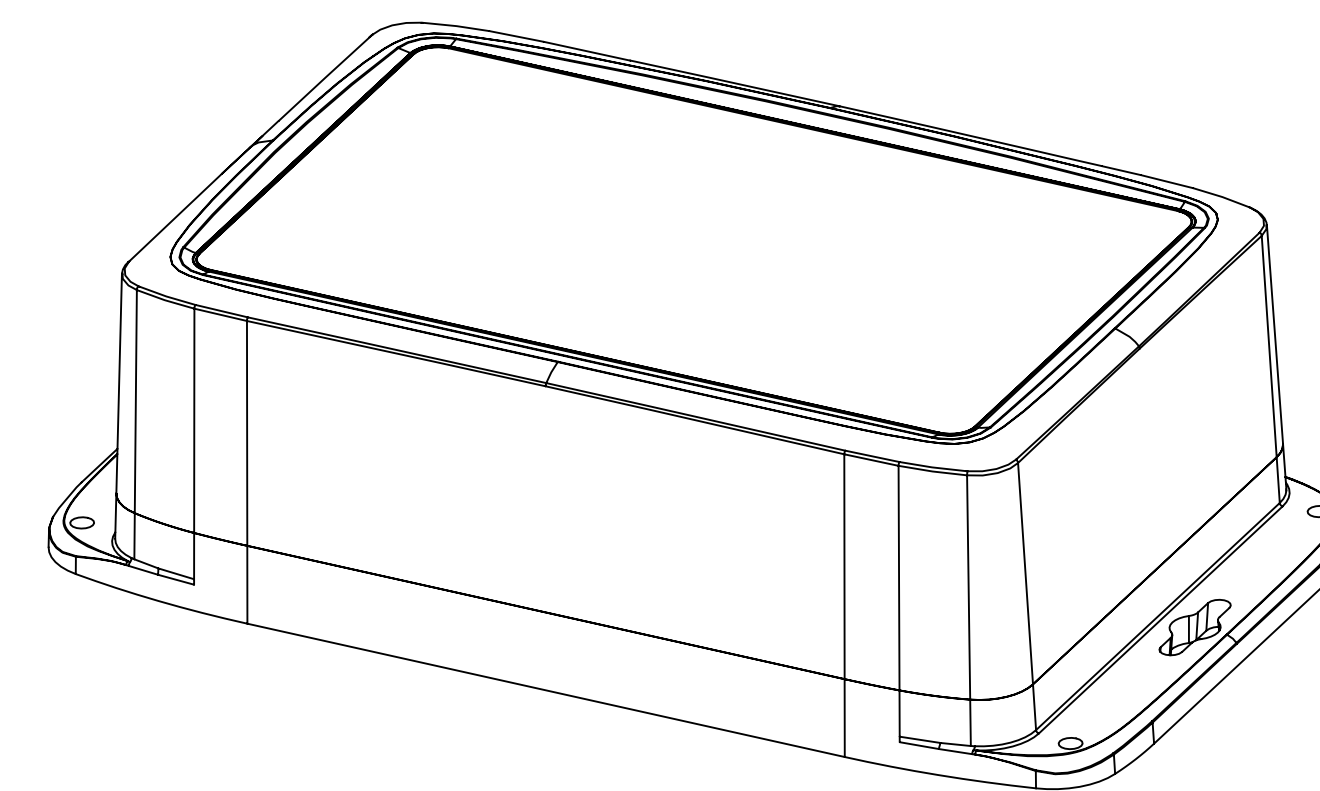

PART NAME

HD SERIES - HEAVY DUTY NEAMA

PART No.

HD-7608

REVISION DATE

1/8/2022

NOTES:

1. MATERIAL:
BODY & COVER - GRAY POLYCARBONATE (IMPACT-RESISTANT)
2. UL508 / NEMA TYPE 1, 2, 3, 3R, 3X, 3RX, 3D, 3SX, 4, 4X, 6, 6P, 12 & 13 WITH IP65, IP66, IP-67 & IP68 WITH RATING & UL-94 5VA
3. POURED CONTINUOUS GASKET (NOT INSTALLED)
4. SUPPLIED WITH BODY, COVER & 4 SCREWS
5. DIMENSIONS ARE INCH[MM]
6. OPTIONAL ACCESSORIES:
ALUMINUM INTERNAL PANEL - HDX-76608

INSIDE VIEW OF BODY COVER NOT SHOWN

SECTION A-A SCALE 1 : 1.5

BOTTOM VIEW OF BODY

DRAWING FOR REFERENCE
WE RESERVE THE RIGHT TO MAKE CHANGES TO OUR
STANDARD PRODUCTS. PLEASE CONSULT WITH BUD INDUSTRIES
PRIOR TO USING THIS DRAWING FOR DESIGN PURPOSES.