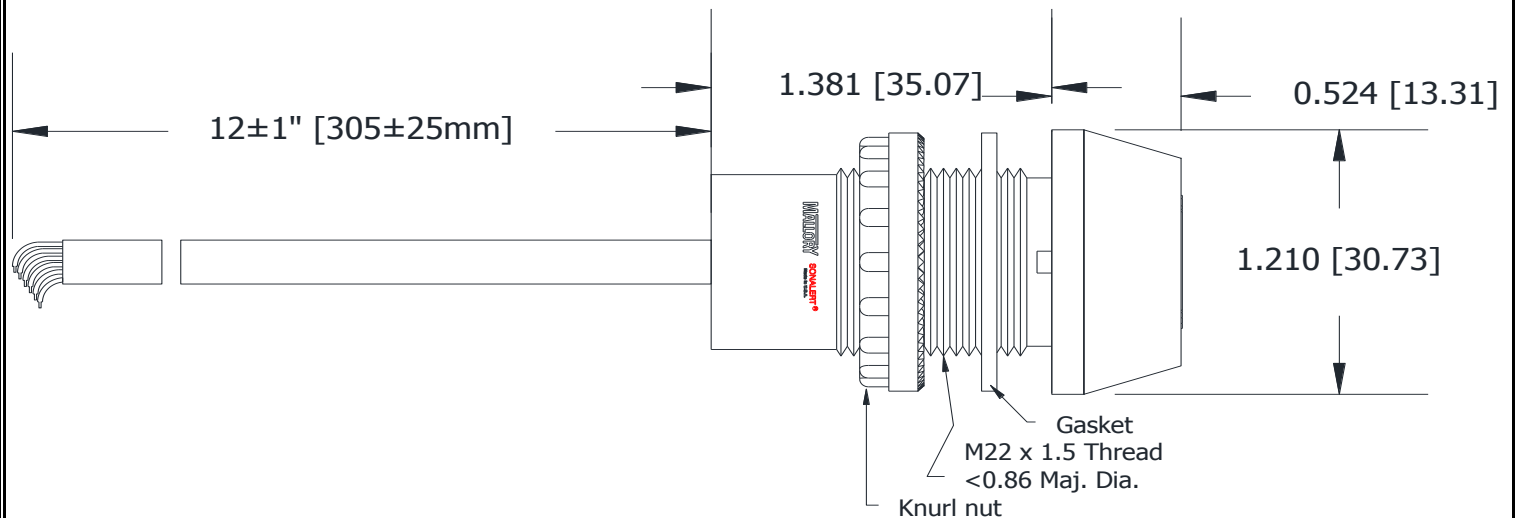

**Sales Outline Drawing**

**Specifications:**

Sound Level Category	Loud
Mode of Operation	Medium Pulse @ 5 PPS
Voltage Rating	20 to 28 VAC/DC
Frequency	3900 ± 500 Hz
Loudness @ 1M	80 to 85 dB(A) Typ.
Sound Current Draw	40mA MAX
LED Color	RED
LED Current Draw	60mA MAX
Total Max Current Draw	100mA MAX
Housing Material	6/6 Nylon, Color: Black
Top Cap Material	6/6 Nylon, Color: Opaque White
Storage Temperature	-40° to +70° C
Operating Temperature	-30° to +60° C
Mounting	Recommended hole size is 22.5 mm.
Knurled Nut	The max recommended torque is 10 in-lbs.
Cable	Gray, UL Style 21894, 300V, 105°C, 24AWG, Pb-Free Tinned Leads
Weight (Typical)	32 grams
NEMA 12	Approved with use of included gasket.
Options	Please contact factory.

**Dimensions:**

Inches (mm)

**cUL Recognized**

**ROHS Compliant**

**Connections:**

SOUND    BLACK wire and ORANGE wire to Power  
TOP        BROWN wire and RED wire to Power