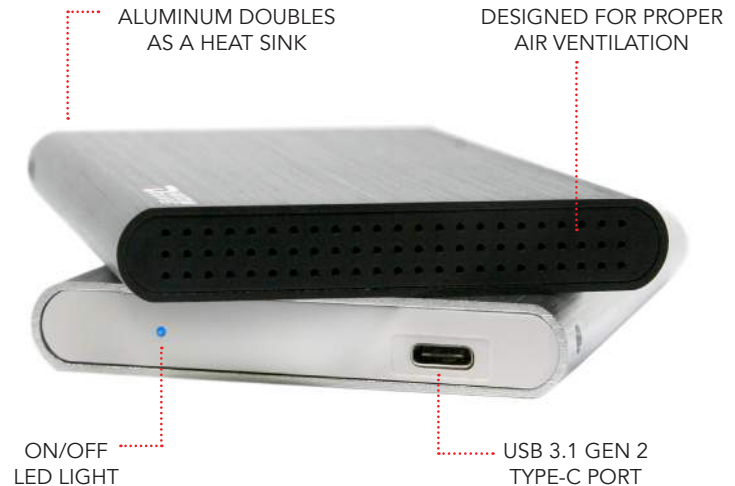

Budget Friendly Without Compromise

G31 SSD is made for everyday use with Desktops, Laptops, Xbox One, PlayStation 4 and many different devices. Made budget friendly, G31 does not sacrifice quality and reliability and uses the best chipset and SSD in the market. G31 offers best in class 5 year warranty across all capacities.

Product Engineering

Sleek, Strong Aluminum

The hard bodied aluminum provides maximum protection and durability. It was designed to be sleek and compact in size to allow for grand adventures or everyday use. The 1/16" aluminum casing also doubles as a heat sink allowing the G31 to operate fan-free and silently. With shock resistant and high quality aluminum, the solid state drive can remain intact and not shaken or easily broken like most common drives.

Reliable Storage for PC or Mac

Compatible with Windows (Vista, 7, 8, 10 or newer), Mac OS X or newer (great for MacBook Pro /Time Machine backup), PlayStation (PS4), Xbox One (Original, S, X). The G31 comes in varying capacities, 250GB, 500GB, 1TB, 2TB and 4TB.

USB Type-C and A Compatible

G31 keeps both legacy and new devices in mind. It comes with both USB Type-C to C and USB Type-C to A to allow use with both present and new technology.