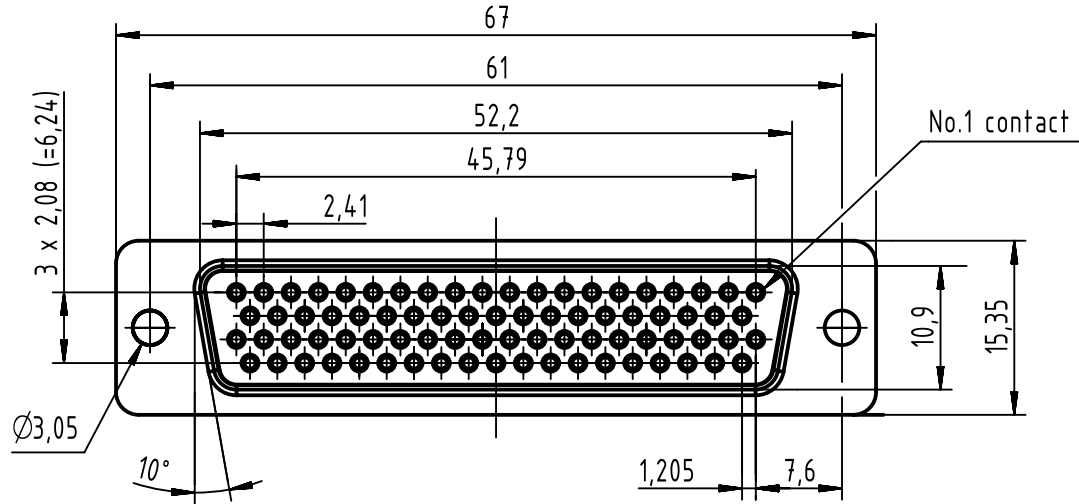

1 2 3 4 5 6

A

B

C

D

Panel cut out

	All Dimensions in mm Original Size DIN A4		Scale 1:1		Free size tol.		Ref.			
	All rights reserved Department EC PD - CN		Created by ZHUANGJ		Inspected by LUOK		Standardisation SCHREIER			
HARTING Electronics GmbH D-32339 Espelkamp		Title D-Sub HD 78-pole female for crmp contacts					Date 2016-12-14		State Final Release	
		Type TB					Number 09565004701		Doc-Key / ECM-Nr. 100513468/UGD/001/C 5000001124.10	
							Rev. C		Page 1/1	