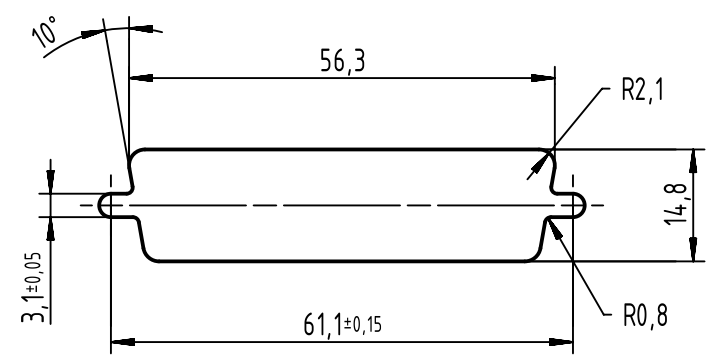

1 2 3 4 5 6

A

B

C

D

Panel cut out

	All Dimensions in mm Original Size DIN A4		Scale 1:1		Free size tol.		Ref.			
	All rights reserved Department EC PD - CN		Created by ZHUANGJ		Inspected by LUOK		Standardisation SCHREIER			
HARTING Electronics GmbH D-32339 Espelkamp		Title D-Sub HD 78-pole female for crmp contacts					Date 2016-12-14		State Final Release	
		Type TB					Number 09565004701		Doc-Key / ECM-Nr. 100513468/UGD/001/C 5000001124.10	
							Rev. C		Page 1/1	