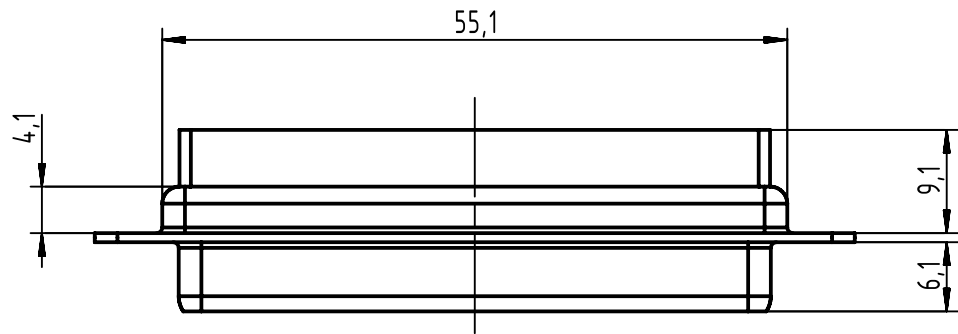

1 2 3 4 5 6

A

B

C

D

Panel cut out

	All Dimensions in mm Original Size DIN A4		Scale 1:1		Free size tol.		Ref.			
	All rights reserved Department EC PD - CN		Created by ZHUANGJ		Inspected by LUOK		Standardisation SCHREIER			
HARTING Electronics GmbH D-32339 Espelkamp		Title D-Sub HD 78-pole female for crmp contacts					Date 2016-12-14		State Final Release	
		Type TB					Number 09565004701		Doc-Key / ECM-Nr. 100513468/UGD/001/C 5000001124.10	
							Rev. C		Page 1/1	