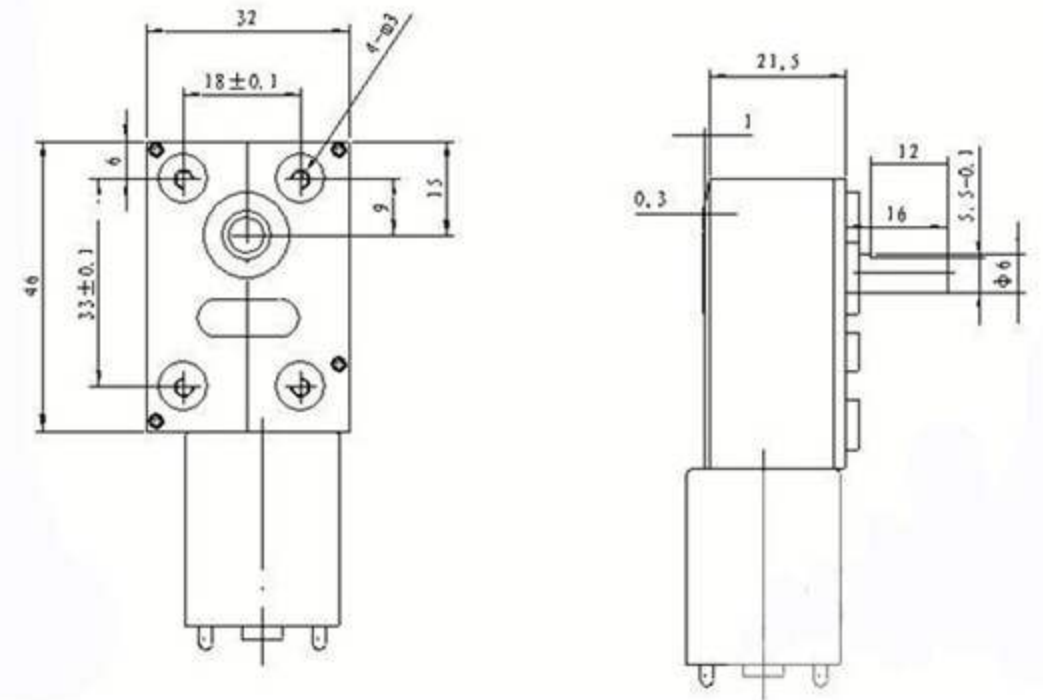

Description

Mainly used in robot platform and car provide power, Good quality and long lifetime, High torque and Low noise. It's running at 160RPM.

Specifications

- Rated Voltage: DC 12V
- No load speed: 160rpm
- No Load Current: 35mA
- load torque: 0.55kg.cm
- load Speed: 128rpm
- load Current: 180mA
- load out put: 1.1w
- Stall torque: 2.2kg.cm
- Stall Current: 1A
- Ratio: 37.3
- Weight:165g