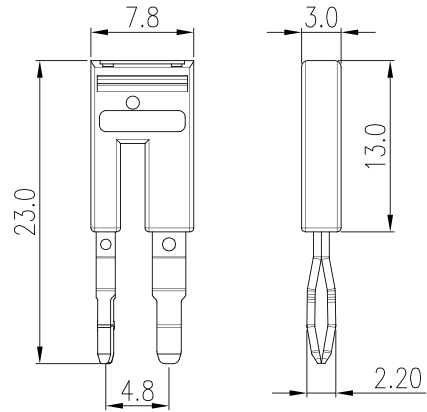

DSD03-1.5/4

DIN Rail Terminal Blocks > Accessories > Plug-in bridge

Specification

Product description	Plug-in bridge
Color	Red
Housing material	PA
PIN material	Copper Alloy
Housing material	Tin Plated
Inflammability class	UL94-V0
Position	/
Compatible products	DP1.5/ DP4/DP1.5-TN/DP4-TN/DP1.5-TR/DP4-TR
Package	100 pcs/box