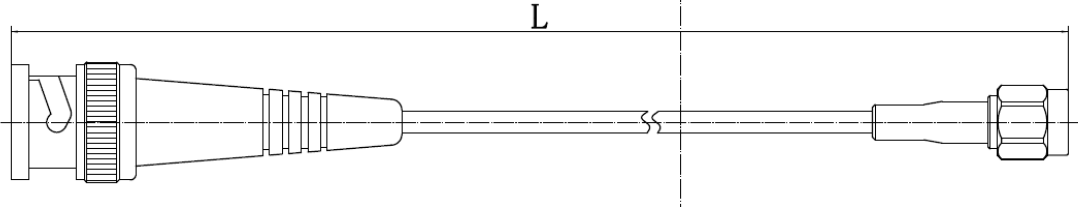

BU-4150028-@

(Cable Assembly Coaxial BNC to SMA Male to Male RG-316)

Mueller Electric Company
2850 Gilchrist Rd. Bld 5A
Akron, OH 44305

www.muellerelectric.com

Toll Free: 800.955.2629
Phone: 330.780.2525
Fax: 330.780.2524

Electrical Ratings

Electrical ratings of a cable assembly are determined by the limiting connector type and cable size.

Connector	Cable	Connector Impedance (Ohms)	Frequency (GHz)	VSWR	Working Voltage (At Sea Level)
BNC/SMA	RG-316	50	0-3	1.4 MAX	335V

Product Attributes

Gender	Male to Male
Style	BNC to SMA
1st Connector	BNC Male Plug
2nd Connector	Gold Plated SMA Male Plug
Features	Shielded
Operating Temperature	-65°C (-85°F) to 150°C (302°F)
BU-4150028006	6" (152.40 mm)
BU-4150028012	12" (304.8 mm)
BU-4150028024	24" (609.6 mm)
BU-4150028036	36" (914.4 mm)
BU-4150028048	48" (1219.2 mm)
RoHS 3 Compliant	