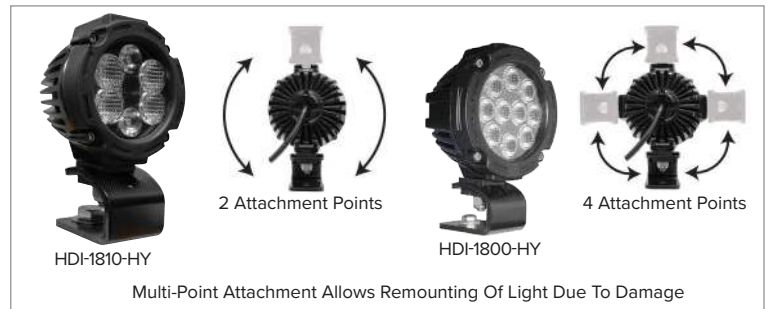

HDI HEAVY DUTY ILLUMINATION LED EQUIPMENT LIGHTS

Making It Brighter, Easier And Safer To Work At Night

HDI LED equipment lights offer the brightness and durability required for the toughest jobs in utility, agriculture, construction, forestry, military and off-road applications.

- Energy-efficient, long-life LEDs (rated 50,000 hours)
- IP68 / IP69K – dust-tight / water-tight, plus withstands high-temperature/high-pressure water jets
- High shock and vibration resistance
- Reverse-voltage protection prevents damage to circuitry
- Rugged die-cast aluminum housing with black e-coat
- Wide operating temperature range
- Automotive optical grade, hard-coated polycarbonate lens
- Versatile hybrid (spot-wide) beam pattern
- Three (3) year warranty