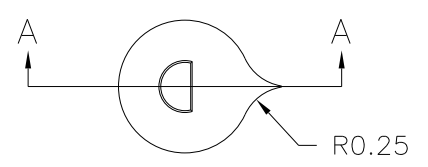

SECTION A-A

MATERIAL: G.P. PHENOLIC (B11)
COLOR: BLACK

TOLERANCES: UNLESS OTHERWISE SPECIFIED	DO NOT SCALE DRAWING	-	UPDATED/HAD TOOLBOX	ST	10/5/2000
		-	CAD/REDRAWN	HD	7/11/96
DECIMALS: X.XXX ± .005 X.XX ± .015	MM: X.XX ± 0.15MM X.X ± 0.4MM	C	WAS I0376 (B)	HD	8/20/81
		B	WAS I0182 (A)	LSP	2/5/58
FRACTIONS ± 1/64	ANG. ± 1°	A	WAS I0049	JVA	12/12/47
CHANGES					