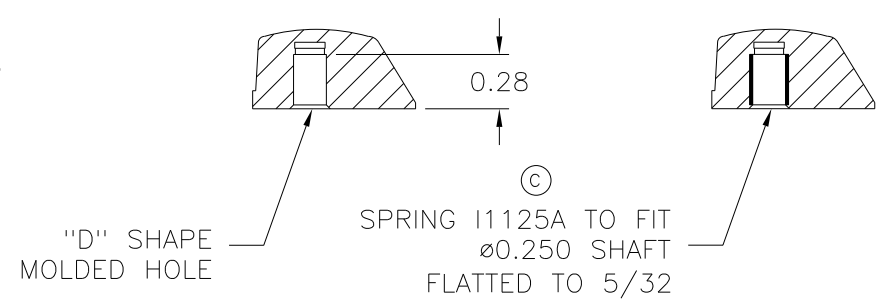

SECTION A-A

MATERIAL: G.P. PHENOLIC (B11)
COLOR: BLACK

TOLERANCES: UNLESS OTHERWISE SPECIFIED	DO NOT SCALE DRAWING	-	UPDATED/HAD TOOLBOX	ST	10/5/2000
		-	CAD/REDRAWN	HD	7/11/96
DECIMALS: X.XXX ± .005 X.XX ± .015	MM: X.XX ± 0.15MM X.X ± 0.4MM	C	WAS I0376 (B)	HD	8/20/81
		B	WAS I0182 (A)	LSP	2/5/58
FRACTIONS ± 1/64	ANG. ± 1°	A	WAS I0049	JVA	12/12/47
CHANGES					