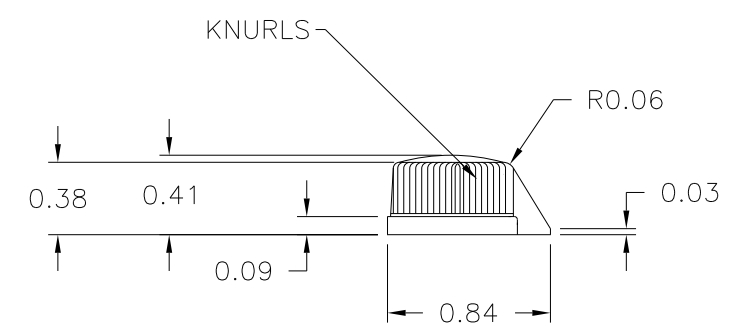

SECTION A-A

MATERIAL: G.P. PHENOLIC (B11)
COLOR: BLACK

TOLERANCES: UNLESS OTHERWISE SPECIFIED	DO NOT SCALE DRAWING	-	UPDATED/HAD TOOLBOX	ST	10/5/2000
		-	CAD/REDRAWN	HD	7/11/96
DECIMALS: X.XXX ± .005 X.XX ± .015	MM: X.XX ± 0.15MM X.X ± 0.4MM	C	WAS I0376 (B)	HD	8/20/81
		B	WAS I0182 (A)	LSP	2/5/58
FRACTIONS ± 1/64	ANG. ± 1°	A	WAS I0049	JVA	12/12/47
CHANGES					