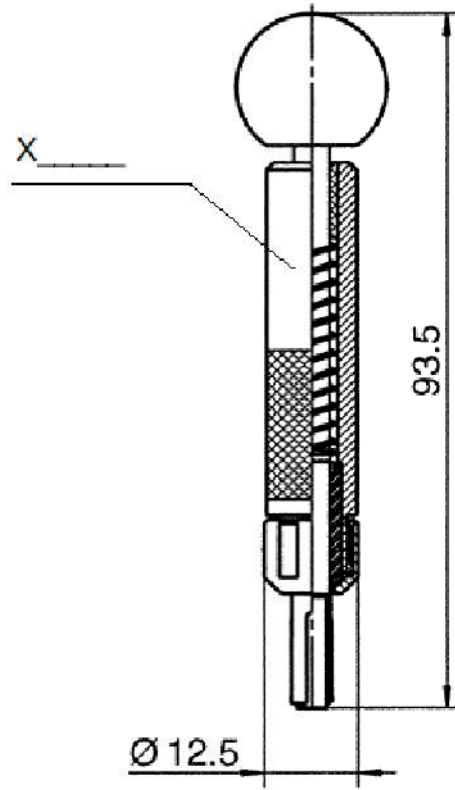

LOC AI	DIST 00	REVISIONS			
P	LTR	DESCRIPTION	DATE	DWN	APVD
A		INITIAL REVISION	07NOV2013	BM	BM

SIEMENS: V23599-M5106-U3

RELEASED FOR PUBLICATION

ALL INTERNATIONAL RIGHTS RESERVED.

BY TYCO ELECTRONICS CORPORATION.

THIS DRAWING IS UNPUBLISHED.

© COPYRIGHT

DIMENSIONS: mm	DWN B. MUTH	07NOV2013	MATERIAL	FINISH			
	CHK B. MUTH	07NOV2013					
TOLERANCES UNLESS OTHERWISE SPECIFIED:	APVD B. MUTH	07NOV2013			NAME EXTRACTION TOOL Ausdruckwerkzeug		
0 PLC ± -	PRODUCT SPEC		SIZE	CAGE CODE	DRAWING NO	RESTRICTED TO	
1 PLC ± -	APPLICATION SPEC		A4	00779	© 2-1393524-4	-	
2 PLC ± -	WEIGHT	-	CUSTOMER DRAWING		SCALE	SHEET	REV
3 PLC ± -					1:1	1 OF 1	A
4 PLC ± -							
ANGLES ± -