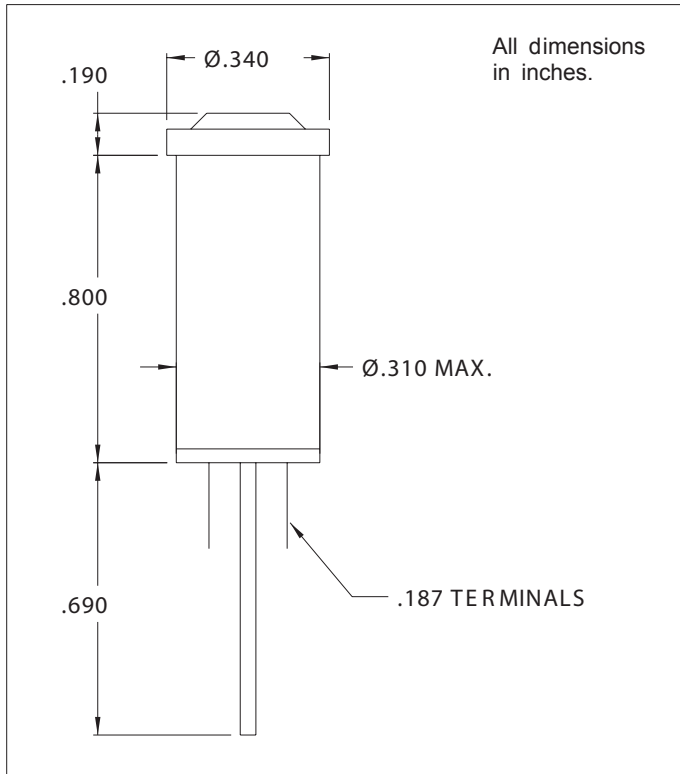

2195QA Series Non-Relampable Incandescent Indicator Lights

Description and Features

Mounting: Ø.310 MIN., supplied with push-on speednut SN1287.

Terminals: Quick-connect, tinned brass

Lens: Polycarbonate

Bezel: White nylon.

Housing: White Nylon

Lens Color	Incandescent	
	Model No. 12V	Model No. 28V
Red	-	2195QA1-28V
Amber	2195QA3-12V	2195QA3-28V
White	-	2195QA4-28V
Green	-	2195QA5-28V
Lamp	#2162	#2187

Underwriters Laboratories (UL) File No. E20356