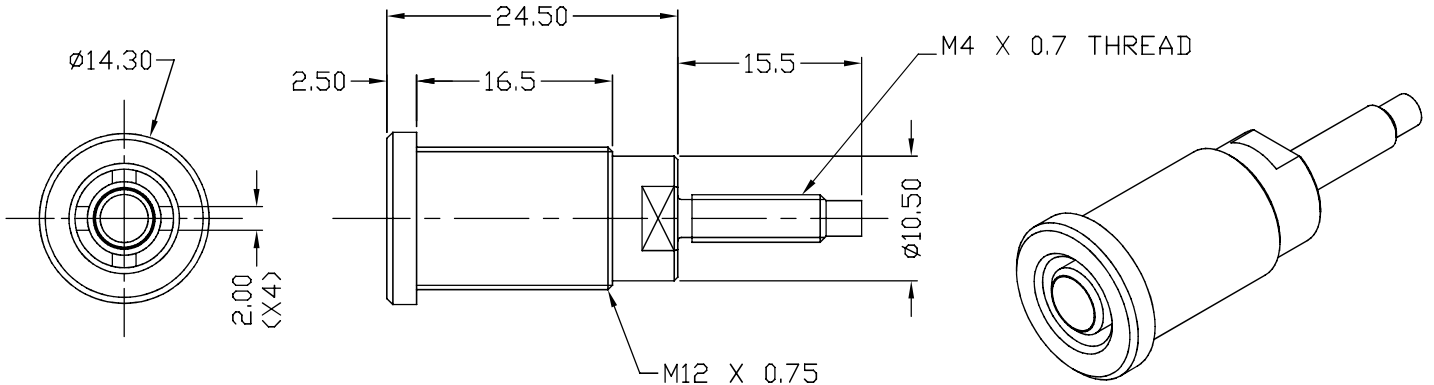

CLIFF

4mm PANEL SOCKET S16NS

Supplied with 1xM4 nut and washer

FCR7358GB
S16NS BLK/G WNW
M4 THREADED STUD

FCR7358GG
S16NS GRN/G WNW
M4 THREADED STUD

FCR7358GL
S16NS BLU/G WNW
M4 THREADED STUD

FCR7358GR
S16NS RED/G WNW
M4 THREADED STUD

FCR7358GY
S16NS YELL/G WNW
M4 THREADED STUD

Shrouded, 4mm, gold plated socket. Mates with shrouded or unshrouded plugs.
Rated 1000V, 32A, CAT III.
Supplied with M4 nut and washer.

© CLIFF 07/19 ISS.2

For further information, contact sales@cliffuk.co.uk