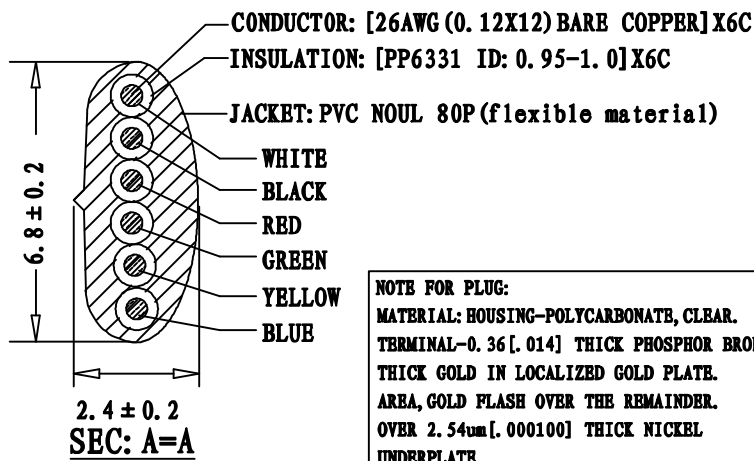

PACKAGE: INDIVIDUAL PE BAG.

NOTE FOR PLUG:
 MATERIAL: HOUSING-POLYCARBONATE, CLEAR.
 TERMINAL-0.36 [.014] THICK PHOSPHOR BRONZE.
 THICK GOLD IN LOCALIZED GOLD PLATE.
 AREA, GOLD FLASH OVER THE REMAINDER.
 OVER 2.54um [.000100] THICK NICKEL
 UNDERPLATE.

P1	COLOR
1	WHITE
2	BLACK
3	RED
4	GREEN
5	YELLOW
6	BLUE

PART NO	DRAWING NO	BUYER COLOR	VENDOR COLOR	RETRACTED LENGTH ("L3")	CUSTOMER Accepted ("L2")	CUT LENGTH "L1"
523-26-6600-WH-0005F	A	White	W-103 LIGHT	540 ± 50	5.0FT-5.75FT	2600-2800
523-26-6600-WH-0007F	B	White	W-103 LIGHT	740 ± 50	7.0FT-8.05FT	3700-3900
523-26-6600-WH-0010F	C	White	W-103 LIGHT	1000 ± 50	10.0FT-11.5FT	5000-5200
523-26-6600-WH-0012F	D	White	W-103 LIGHT	1300 ± 50	12.0FT-13.8FT	6400-6600
523-26-6600-WH-0014F	E	White	W-103 LIGHT	1350 ± 50	14.0FT-16.1FT	6900-7100
523-26-6600-WH-0025F	F	White	W-103 LIGHT	3400 ± 50	25.0FT-28.75FT	13200-13400

REVISE	VERSION	BASIS	CONTENTS
12-02-20	A/0	T0210A	NEW DRAWING

CnC Tech, LLC	
Industrial Cable and Connector Technology	
IDRAWING NO: 671-339	CUSTOMER: L-671
ITEM NO: 6C COILD CORD P+0 PLUG	UNIT: mm
DATE: 2012-02-20	ISSUE: (A/0)
DRAWN: QB:	QA:
SALES DEPT:	SALES MANAGER: