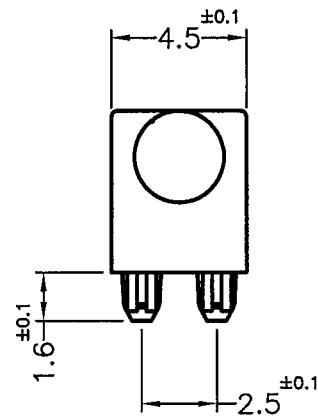

MATTED SURFACE(霧面)

NOTE: MADE OF EQUIVALENT MATERIAL.
均可使用同等材質。