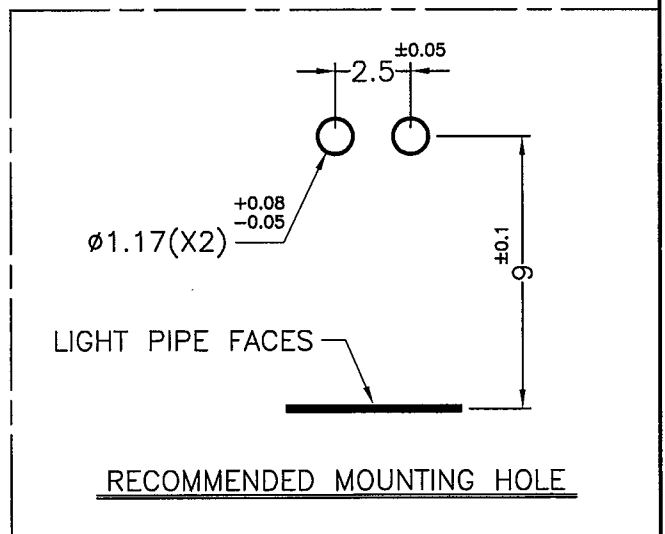

康揚企業股份有限公司
KANG YANG HARDWARE ENTERPRISE CO., LTD.
康揚塑膠(東莞)有限公司
KANG YANG PLASTIC(DONG GUAN)CO.,LTD.
康哲電腦配件(吳江)有限公司
KANG CHE COMPUTER COMPONENTS(WUJIANG)CO.,LTD.

PROPRIETARY AND CONFIDENTIAL
THE INFORMATION CONTAINED IN THIS DRAWING IS THE SOLE PROPERTY OF KANG YANG HARDWARE ENTERPRISE CO. ANY REPRODUCTION IN PART OR AS A WHOLE WITHOUT THE WRITTEN PERMISSION OF KANG YANG HARDWARE ENTERPRISE CO. IS PROHIBITED.

DATE 2020.05.06
DRAWN Y.C.P
CHECKED 林祺翔
APPROVED Kang

TITLE LIGHT PIPE
MATERIAL PC UL94V-0
COLOR TRANSPARENT
FINISH
UNLESS OTHERWISE SPECIFIED
TOLERANCE: SEE ABOVE

DWG. NO. LEM-260V01-F
SIZE A4
SCALE: 4:1

PART NO. LEM-260V01-F
SPEC. DWG
UNIT mm

REV A

SHEET 1 OF 1

DO NOT SCALE DRAWING