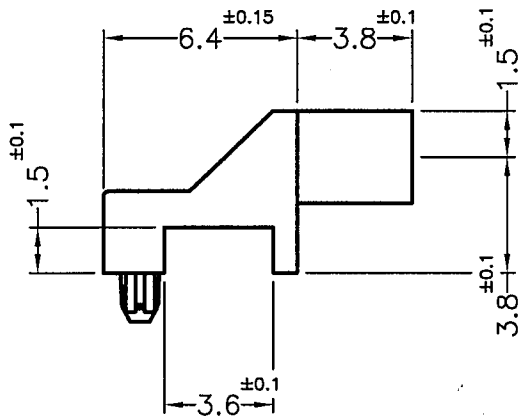

MATTED SURFACE(霧面)

NOTE: MADE OF EQUIVALENT MATERIAL.
均可使用同等材質。