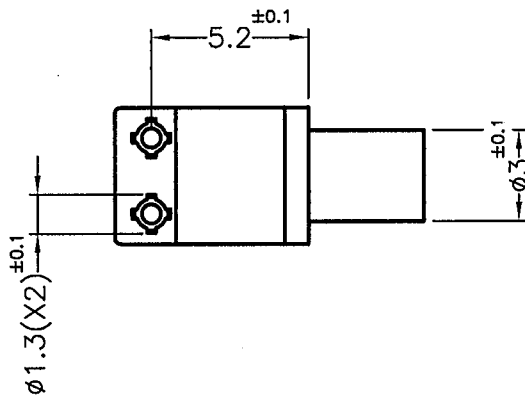

MATTED SURFACE(霧面)

NOTE: MADE OF EQUIVALENT MATERIAL.
均可使用同等材質。