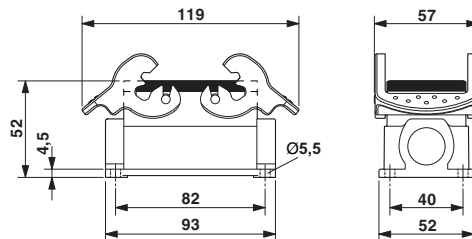

Housing - HC-B 10-SMQ-52/O1PG16 - 1673481

Technical data

General

Locking type	with double locking latch
No. of cable outlets	1
Cable outlet	lateral
Screw connection	none
Type of the screw connection	1x Pg16
Housing material	Aluminum die-cast
Housing surface material	Powder-coated, gray
Seal material	NBR
Material lock	Stainless steel, handle: PA
Material grip body interlock	PA

Environmental Product Compliance

China RoHS	Environmentally friendly use period: unlimited = EFUP-e
	No hazardous substances above threshold values

Drawings

Dimensional drawing

Dimensional drawing

Classifications

eCl@ss

eCl@ss 4.0	27140816
eCl@ss 4.1	27140816
eCl@ss 5.0	27143424
eCl@ss 5.1	27143424
eCl@ss 6.0	27143424
eCl@ss 7.0	27440209
eCl@ss 8.0	27440202
eCl@ss 9.0	27440202