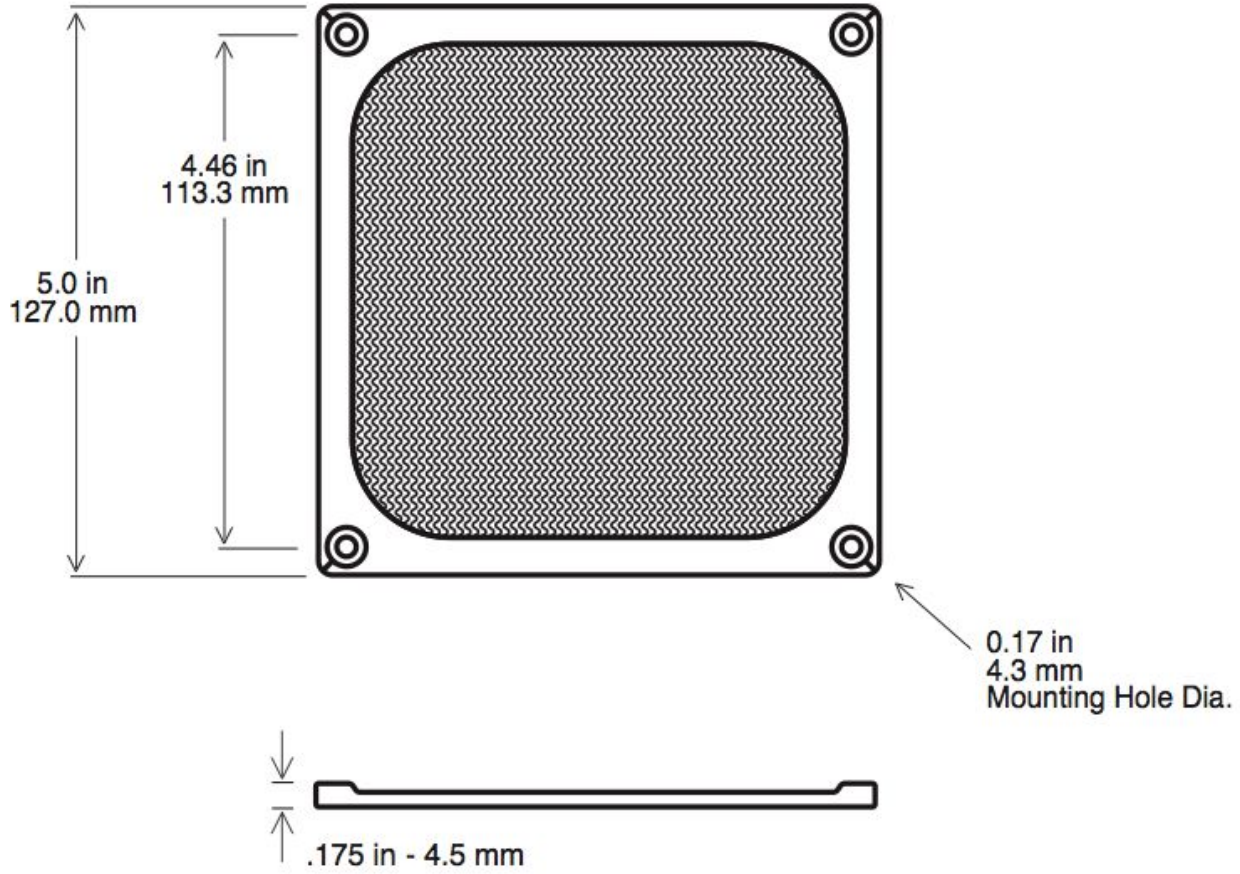

WMG127M

Wire Mesh Guard
For 127MM Fan

Aluminum Frame / Stainless Steel Mesh filters offer high levels of air passage while efficiently filtering contaminants and shielding from EMI/RFI.

Tightly woven stainless steel corrugated mesh screen is 30x30, 3/16" Pitch, 1/8" Deep.

The mesh guard may be mounted directly onto a fan or to any other housing.

Part Number	Description
WMG127M	Fan Filter, Mill finish
WMG127M/PK	10-pack Mill finish filters, boxed