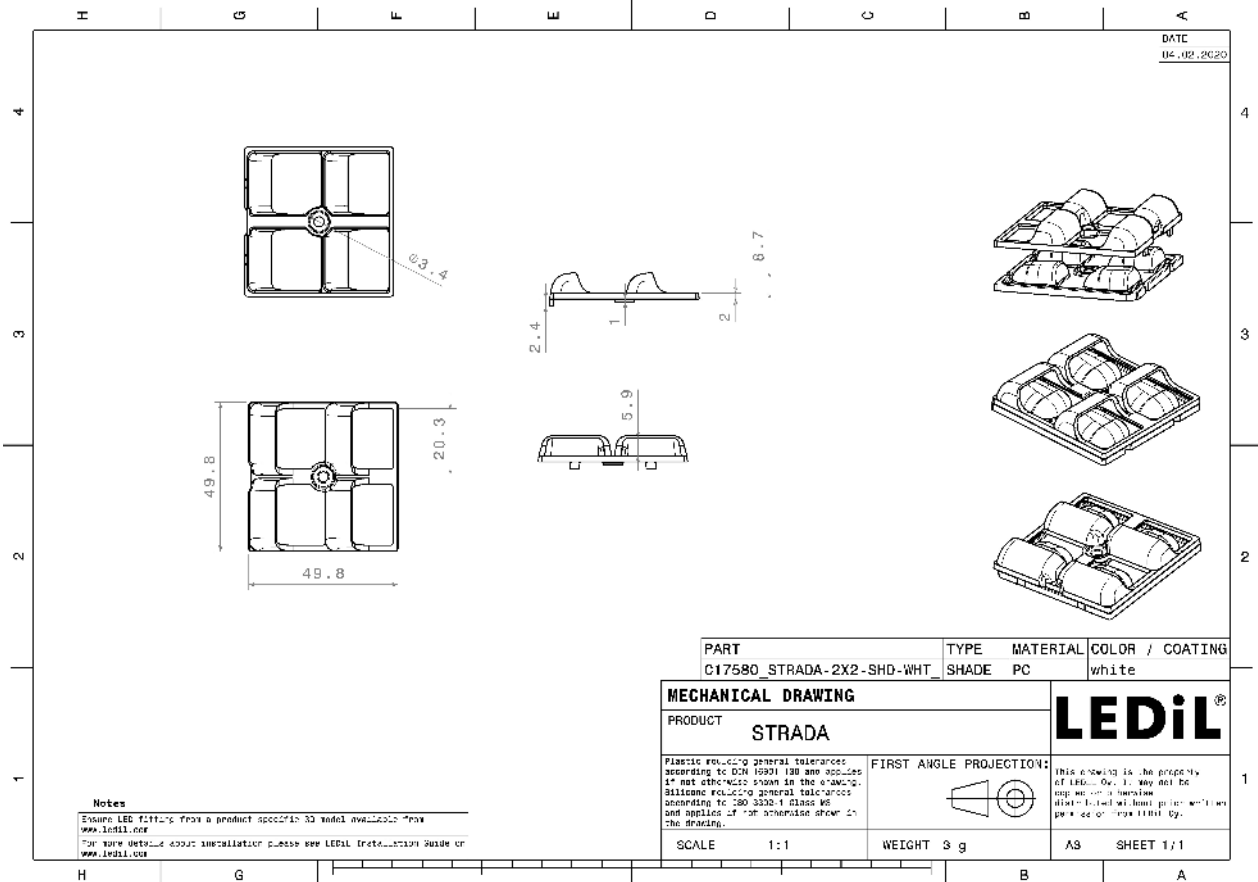

#### SPECIFICATION:

Dimensions	49.9 x 49.9 mm
Height	11.1 mm
Fastening	screw
ROHS compliant	yes ⓘ

#### ORDERING INFORMATION:

Component	Qty in box	MOQ	MPQ	Box weight (kg)
C17580_STRADA-2X2-SHD-WHT » Box size: 310 x 215 x 175 mm	480	160	20	1.9

See also our general installation guide: [www.ledil.com/installation\\_guide](http://www.ledil.com/installation_guide)