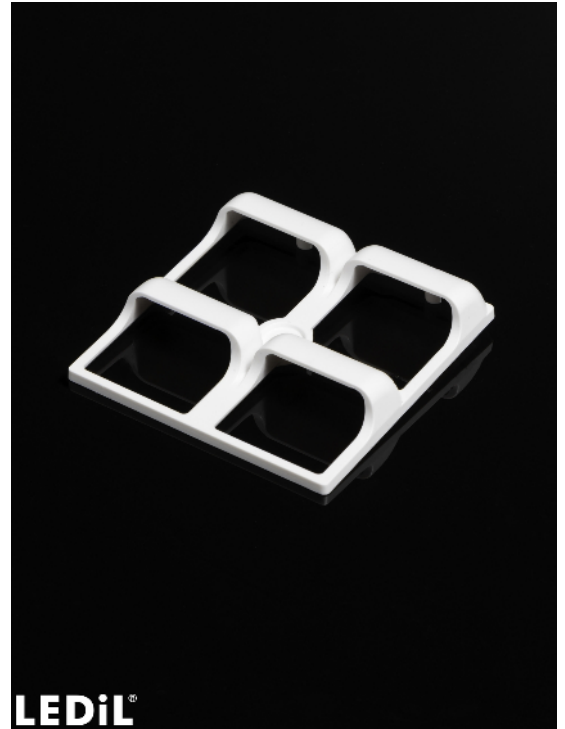

STRADA-2X2-SHD-WHT

White shade for additional backlight control.

SPECIFICATION:

Dimensions	49.9 x 49.9 mm
Height	11.1 mm
Fastening	screw
ROHS compliant	yes ⓘ

MATERIALS:

Component	Type	Material	Colour	Finish
STRADA-2X2-SHD-WHT	Shade	PC	white	

ORDERING INFORMATION:

Component	Qty in box	MOQ	MPQ	Box weight (kg)
C17580_STRADA-2X2-SHD-WHT » Box size: 310 x 215 x 175 mm	480	160	20	1.9