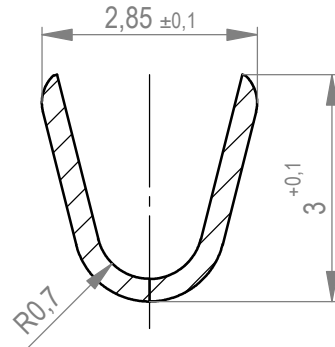

Schnitt B-B
cross section B-B
M / scale 10:1

Isolationscrimp
insulation crimp