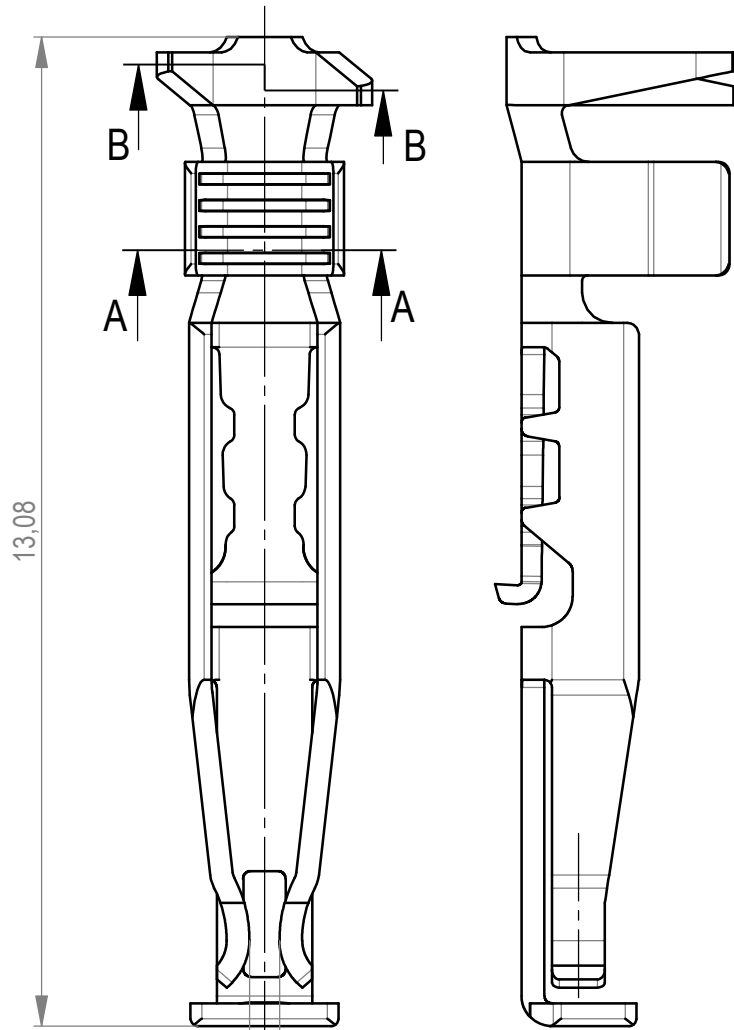

Federkontakt vereinzelt
spring contact isolated

Schnitt A-A
cross section A-A
M / scale 10:1

Drahtcrimp
wire crimp