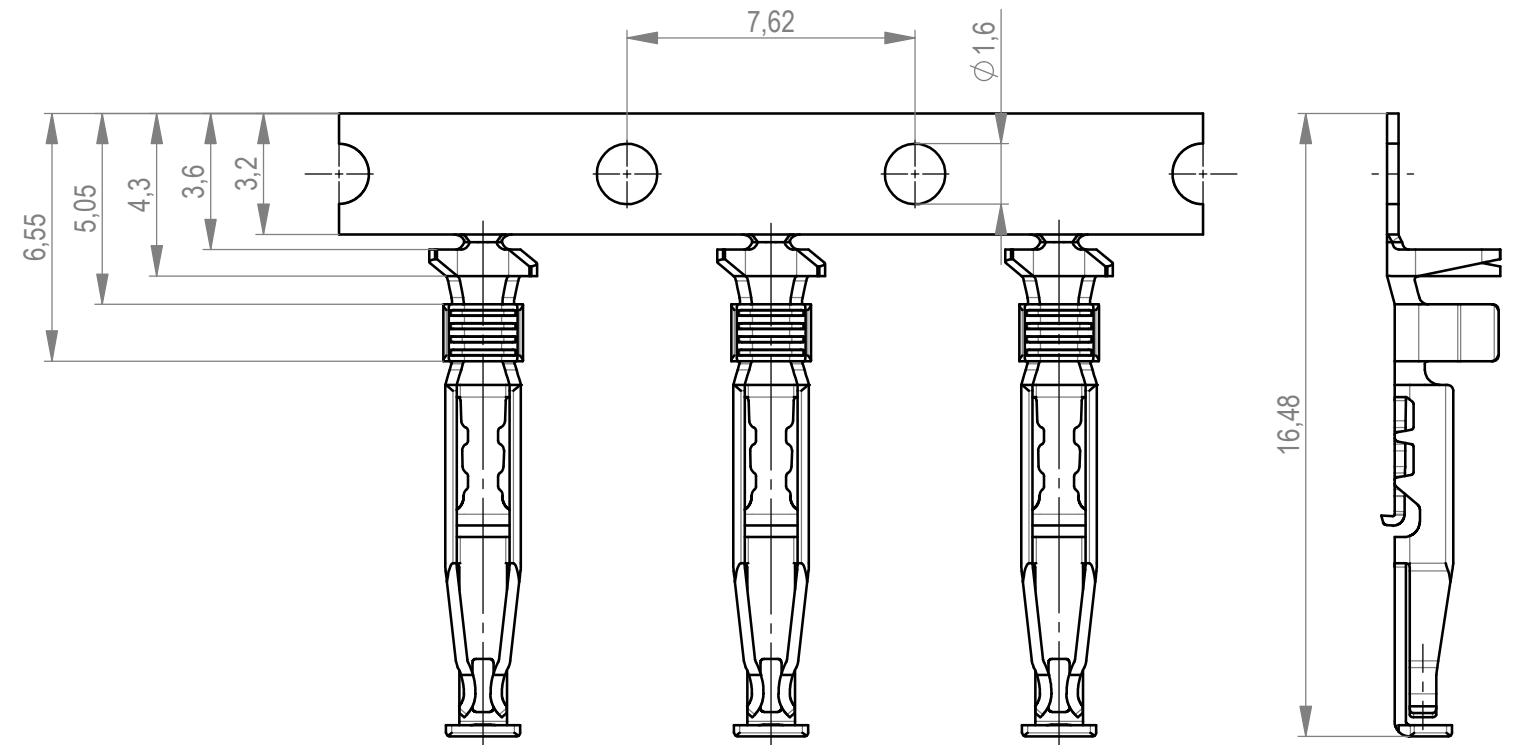

Federkontakte am Band
spring contact on carrier strip