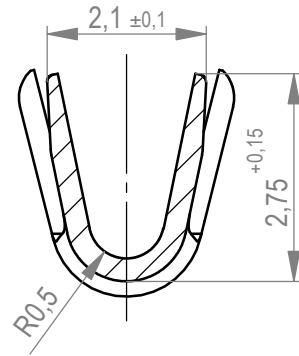

Schnitt A-A
cross section A-A
M / scale 10:1

Drahtcrimp
wire crimp