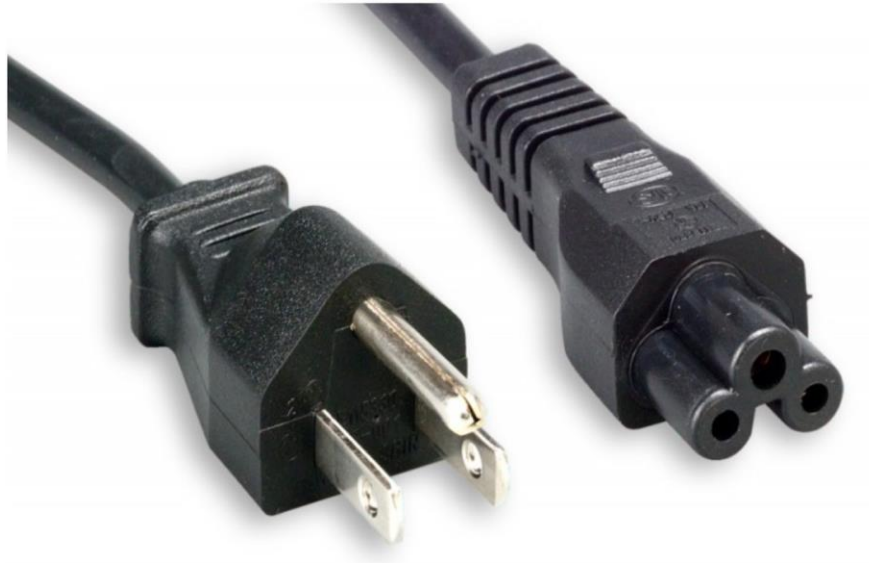

6ft 3-Prong Notebook AC Power Cord NEMA 5-15P To C5, 18AWG (M05-126)

18/3 UL SVT 60°C BLACK COLOR NEMA 5-15P TO IEC-60320-C5

- This NEMA 5-15P to C5 power cord connects your laptops or notebooks with IEC-60320-C6 inlets.
- IEC320 C5 connector is also known as "Mickey Mouse" plug.
- This heavy duty 18 AWG power cord is fully molded for durability.
- Ideal solution for replacing damaged, overused or missing 3-slot Mickey Mouse style power cords.
- UL, cUL listed and CSA approved.
- All relevant materials are complied with RoHS and REACH directive.

Connector A :	NEMA 5-15P
Connector B :	IEC-60320-C5
Conductor :	SVT 18 AWG. x 3C
Amp/Voltage Rating :	10A/125V
Cable Color :	Black Color