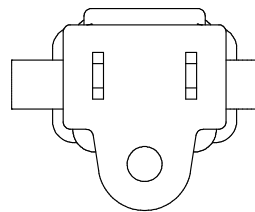

8 | 7 | 6 | 5 | 4 | 3 | 2 | 1

TOP VIEW

IEC PLUG

ISOMETRIC VIEW

SIDE VIEW

NA PLUG

| |
|-------------------------------------|
| 1581C6NA |
| Rated - 10 Amps / 125 VAC |
| Standard - 18/3 SVT Cord |
| Molded Plug Ends With Strain Relief |
| 6' Foot Cord Length |