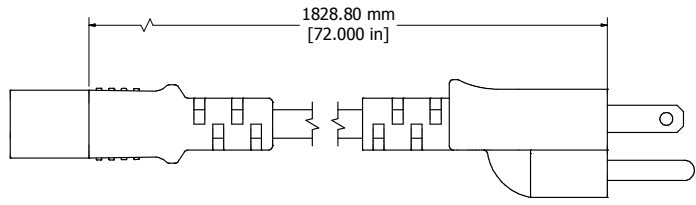

8 | 7 | 6 | 5 | 4 | 3 | 2 | 1

TOP VIEW

IEC PLUG

ISOMETRIC VIEW

SIDE VIEW

NA PLUG

| |
|-------------------------------------|
| 1581C6NA |
| Rated - 10 Amps / 125 VAC |
| Standard - 18/3 SVT Cord |
| Molded Plug Ends With Strain Relief |
| 6' Foot Cord Length |