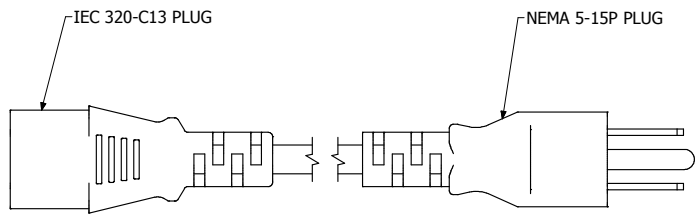

8 | 7 | 6 | 5 | 4 | 3 | 2 | 1

TOP VIEW

IEC PLUG

ISOMETRIC VIEW

SIDE VIEW

NA PLUG

| |
|-------------------------------------|
| 1581C6NA |
| Rated - 10 Amps / 125 VAC |
| Standard - 18/3 SVT Cord |
| Molded Plug Ends With Strain Relief |
| 6' Foot Cord Length |