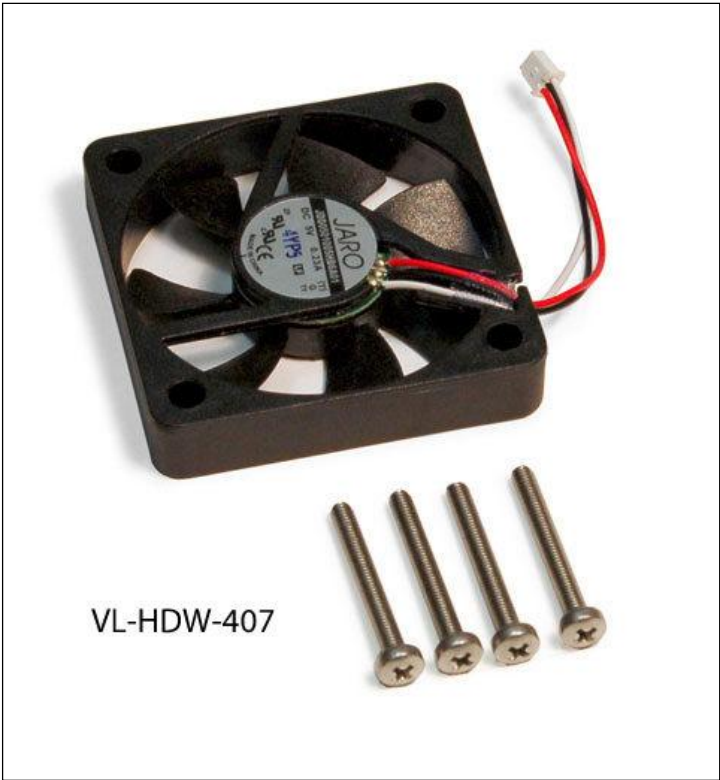

Accessory - Hardware
VL-HDW-407

Ordering Information

Model	Description
VL-HDW-407	Cooling fan for HDW-406 and HDW-412 passive heat sink. 5V