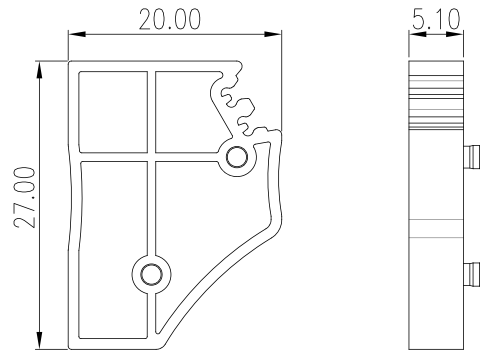

0208-E001

DIN Rail Terminal Blocks > Accessories

Specification

Product description	Spacer
Color	Red
Material	PA
Inflammability class	UL94-V0
Compatible products	DP2.5N, DP2.5N-TN, DP2.5N-TR, DP2.5N-PE, DP2.5N-TN-PE, DP2.5N-TR-PE, DPP2.5N, DPP2.5N-LXX *, DP2.5N-3L, DPP2.5N-PV, DP2.5N-3L-PV, DPP2.5N-L2PE, DP2.5N-3L-L3PE, DP2.5N-3L-SPE, DP2.5N-3L-PE, DPP2.5N-PE, DPP2.5N-D01, DPP2.5N-D02, DPP2.5N-D03, DPP2.5N-D04, DPD10-P001, DPD16-P001, DP2.5SGQK01, DP2.5SGQK02, DP2.5SGQK03, DP2.5SGQK04, DP2.5SGQK05, DP2.5SG, DP2.5SG-LXX *, DP2.5SGT, DP2.5SGT-LXX *, DP2.5SGR, DP2.5SGR-LXX *, DP2.5SGRT, DP2.5SGRT-LXX *, DPES2.5QK01, DPES2.5QK02, DPES2.5QK03, DPES2.5QK04, DPES2.5QK05, DPES2.5, DPES2.5-PE, DP2.5-TP, DP2.5-TG, DP2.5-CP, DPP2.5-TP, DPP2.5-TG, DPP2.5-CP
Package	50 pcs / box