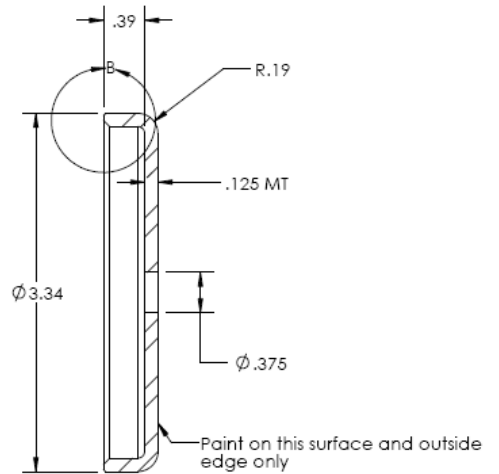

HEAVY DUTY GOOSENECK FLEX ARM

95166 24" Long, 1/4-20 Female, Magnetic Base

ARM LENGTH	24" (609.6mm)
ARM MATERIAL	Steel
OUTSIDE DIAMETER	.695"
INSIDE DIAMETER	.325"
LOAD RATING	Max Load @ 90 Degrees: 1.5 pounds
FEEL	Heavy Duty, Feels Stiff
MOUNTING STYLE	Magnetic Base, 3.0" Dia (76.2mm)
TOP FITTING	1/4-20 UNC Female Thread Male Thread Conversion Kit included with single use tube of Loctite and Male Stud
BASE FITTING	3/8-16 UNC Female Thread, with Magnetic Base Attached
COVERING SLEEVE	PVC, Matte Black