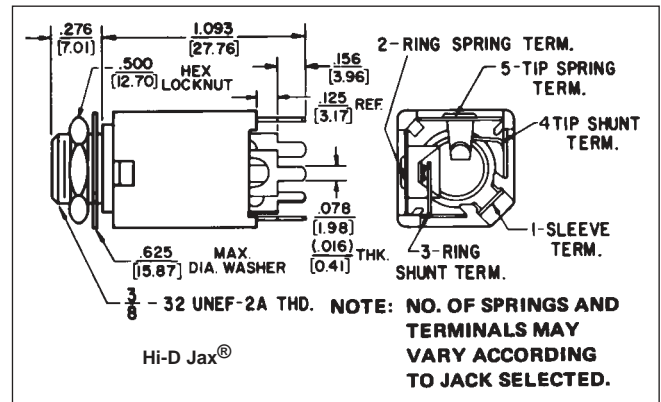

## 1/4" ENCLOSED TELEPHONE JACKS

INSULATED MOUNTING

DIMENSIONS ARE FOR REFERENCE ONLY  $\frac{\text{Inch}}{\text{mm}}$

NOTE: Contact your Switchcraft Representative for price and delivery.