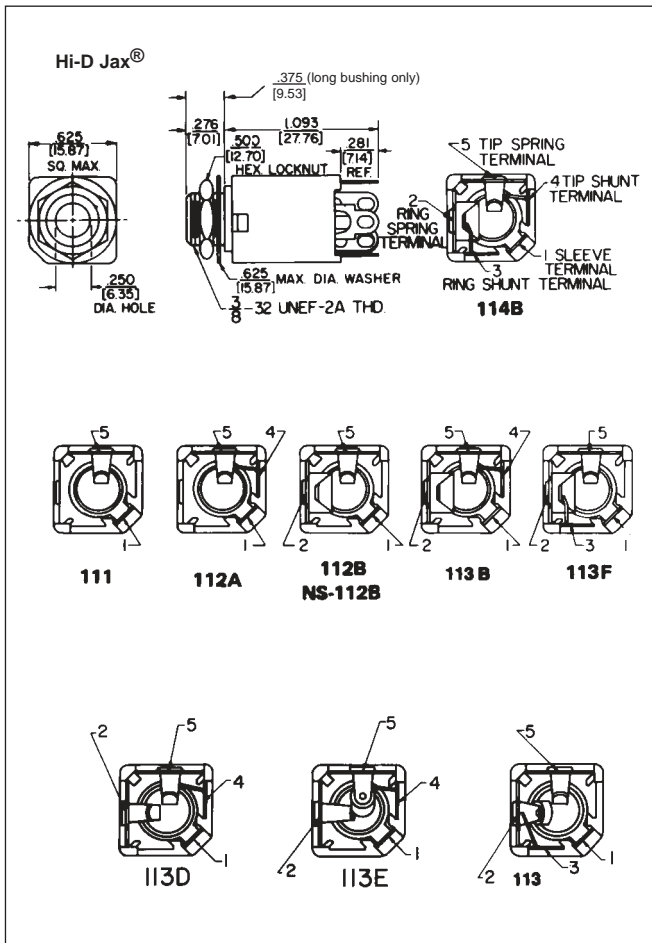

## 1/4" ENCLOSED TELEPHONE JACKS

INSULATED MOUNTING

DIMENSIONS ARE FOR REFERENCE ONLY  $\frac{\text{Inch}}{\text{mm}}$

NOTE: Contact your Switchcraft Representative for price and delivery.