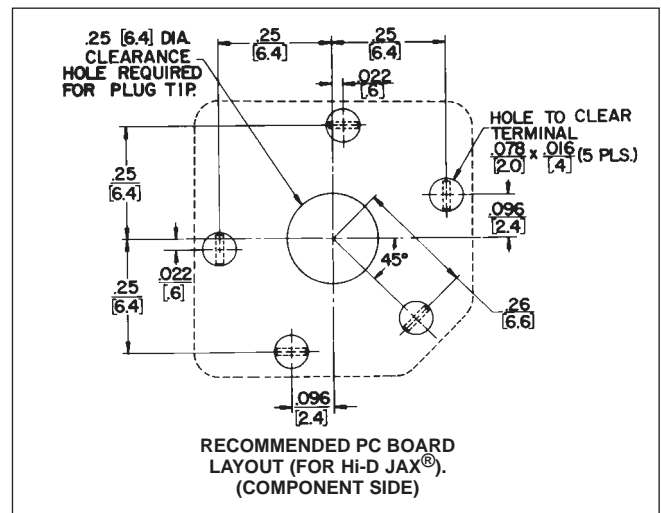

## 1/4" ENCLOSED TELEPHONE JACKS

INSULATED MOUNTING

DIMENSIONS ARE FOR REFERENCE ONLY  $\frac{\text{Inch}}{\text{mm}}$

NOTE: Contact your Switchcraft Representative for price and delivery.