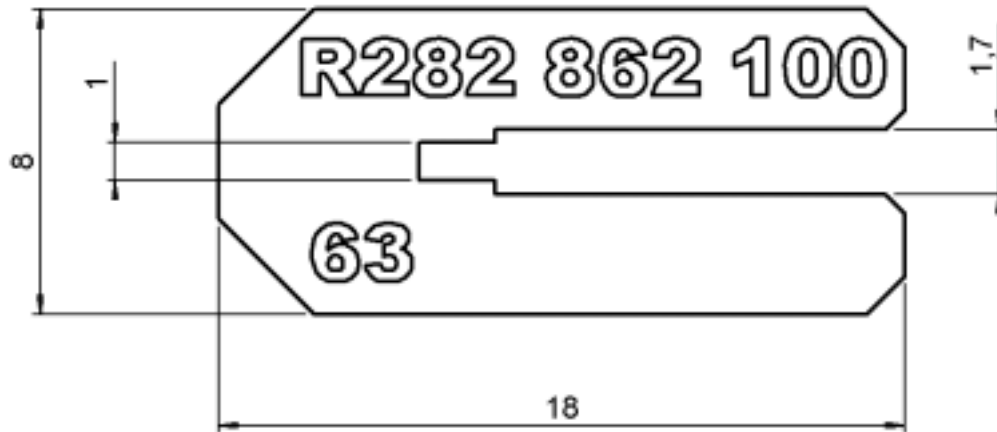

SODER GAUGE THCK .0197

R282.862.100

Series : OUT

OLD REFERENCE : 730.15.190A (63)

Edition : 0019 A

Design changes may be in order to improve the product.