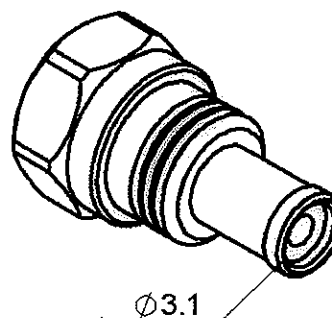

SOLDERING POSITIONER (BODY)

R282.744.061

MALE SMA-CABLE .141

Series : OUT

TO BE USED WITH ASSEMBLY JIG : R282.740.000

Issue : 0044 B

In the effort to improve our products, we reserve the right to make changes judged to be necessary.