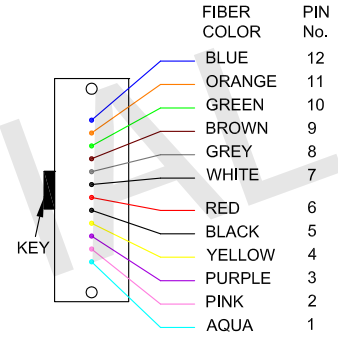

FIBER MAPPING		
KEY UP		KEY UP
A		B
1	BLUE	12
2	ORANGE	11
3	GREEN	10
4	BROWN	9
5	GREY	8
6	WHITE	7
7	RED	6
8	BLACK	5
9	YELLOW	4
10	PURPLE	3
11	PINK	2
12	AQUA	1

SPECIFICATION:

- CONNECTOR A : 12F ELITE MPO/PC FEMALE
- CONNECTOR B : 12F ELITE MPO/PC FEMALE
- CABLE TYPE : 12 STRANDS CABLE, MM 50/125(OM5),
ROUND 3.0mm LSZH JACKET.
- JACKET COLOR : NEON GREEN
- WAVELENGTH : 850nm
- INSERTION LOSS : ≤0.35dB

Part Number: C50-9120-xxM
 Description: w-Ignite™ Fiber Cable, 12F Elite MPO Female-Female, Polarity B,
 OM5 3mm 12F Neon Green LSZH Jacket, xx Meter.