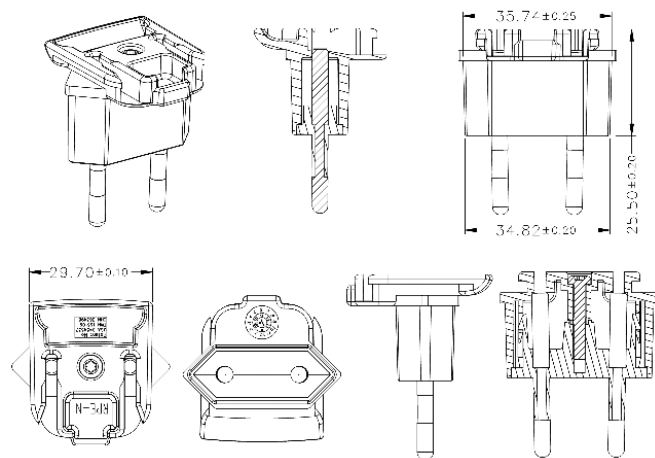

RPA – US Clip

Dimension Drawing Unit: mm

RPB – Brazil Clip

Dimension Drawing Unit: mm

RPC – China Clip

Dimension Drawing Unit: mm

RPE - Europe Clip

Dimension Drawing Unit: mm

**RPH – Korea Clip**

**Dimension Drawing Unit: mm**

**RPI – India Clip**

**Dimension Drawing Unit: mm**

**RPK – UK Clip**

**Dimension Drawing Unit: mm**

**RPN – Argentina Clip**

**Dimension Drawing Unit: mm**

**RPS – Australia Clip**

**Dimension Drawing Unit: mm**

**RPX – C8 Clip**

**Dimension Drawing Unit: mm**