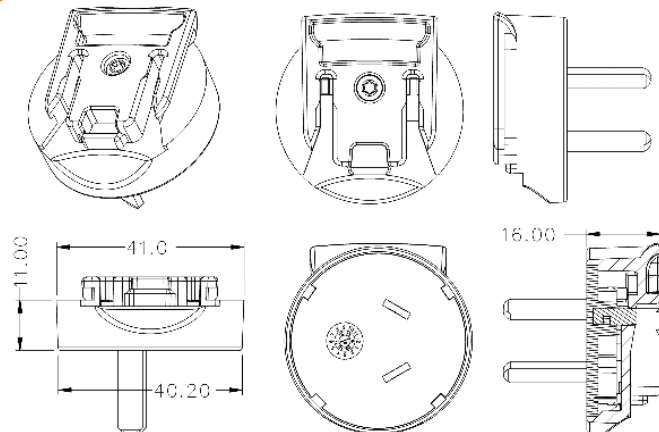

RPA – US Clip

Dimension Drawing Unit: mm

RPB – Brazil Clip

Dimension Drawing Unit: mm

RPC – China Clip

Dimension Drawing Unit: mm

RPE - Europe Clip

Dimension Drawing Unit: mm

**RPH – Korea Clip**

**Dimension Drawing Unit: mm**

**RPI – India Clip**

**Dimension Drawing Unit: mm**

**RPK – UK Clip**

**Dimension Drawing Unit: mm**

**RPN – Argentina Clip**

**Dimension Drawing Unit: mm**

**RPS – Australia Clip**

**Dimension Drawing Unit: mm**

**RPX – C8 Clip**

**Dimension Drawing Unit: mm**