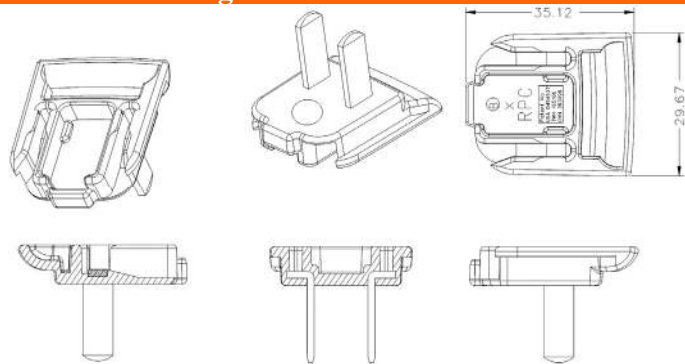

RPA – US Clip

Dimension Drawing Unit: mm

RPB – Brazil Clip

Dimension Drawing Unit: mm

RPC – China Clip

Dimension Drawing Unit: mm

RPE - Europe Clip

Dimension Drawing Unit: mm

**RPH – Korea Clip**

**Dimension Drawing Unit: mm**

**RPI – India Clip**

**Dimension Drawing Unit: mm**

**RPK – UK Clip**

**Dimension Drawing Unit: mm**

**RPN – Argentina Clip**

**Dimension Drawing Unit: mm**

**RPS – Australia Clip**

**Dimension Drawing Unit: mm**

**RPX – C8 Clip**

**Dimension Drawing Unit: mm**