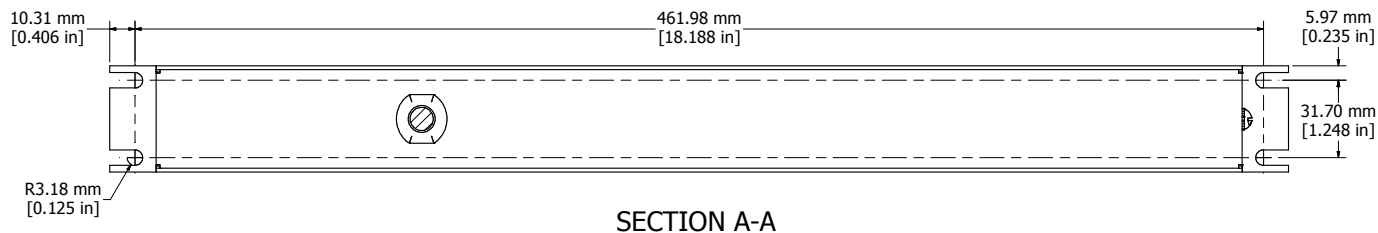

8 | 7 | 6 | 5 | 4 | 3 | 2 | 1

<b>1582H6A1BKAM</b>
Finish - Front - Black Painted Steel
Back - Black Painted Steel
Rated - 125 VAC, 60 Hz, 15 Amps
Approvals - cURus Recognized to Standard UL1363 & CSA C22.2 No. 21-95
<b>Cord Length</b>
1582H6A1BKAM - 6' Foot Power Cord (NEMA 5-15P)
1582H6B1BKAM - 15' Foot Power Cord (NEMA 5-15P)