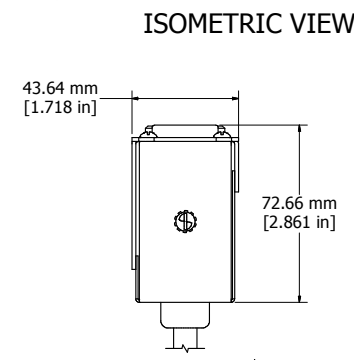

8 | 7 | 6 | 5 | 4 | 3 | 2 | 1

<b>1582H6A1BKAM</b>
Finish - Front - Black Painted Steel
Back - Black Painted Steel
Rated - 125 VAC, 60 Hz, 15 Amps
Approvals - cURus Recognized to Standard UL1363 & CSA C22.2 No. 21-95
<b>Cord Length</b>
1582H6A1BKAM - 6' Foot Power Cord (NEMA 5-15P)
1582H6B1BKAM - 15' Foot Power Cord (NEMA 5-15P)