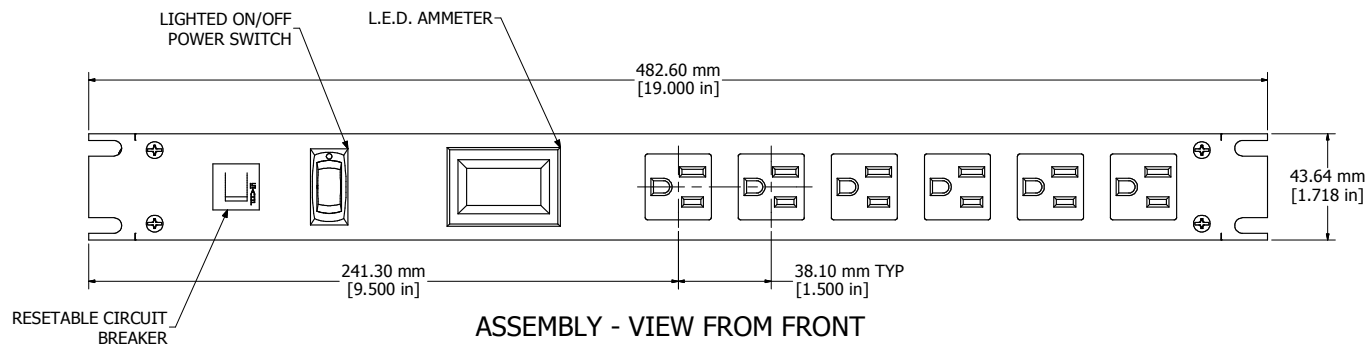

8 | 7 | 6 | 5 | 4 | 3 | 2 | 1

<b>1582H6A1BKAM</b>
Finish - Front - Black Painted Steel
Back - Black Painted Steel
Rated - 125 VAC, 60 Hz, 15 Amps
Approvals - cURus Recognized to Standard UL1363 & CSA C22.2 No. 21-95
<b>Cord Length</b>
1582H6A1BKAM - 6' Foot Power Cord (NEMA 5-15P)
1582H6B1BKAM - 15' Foot Power Cord (NEMA 5-15P)