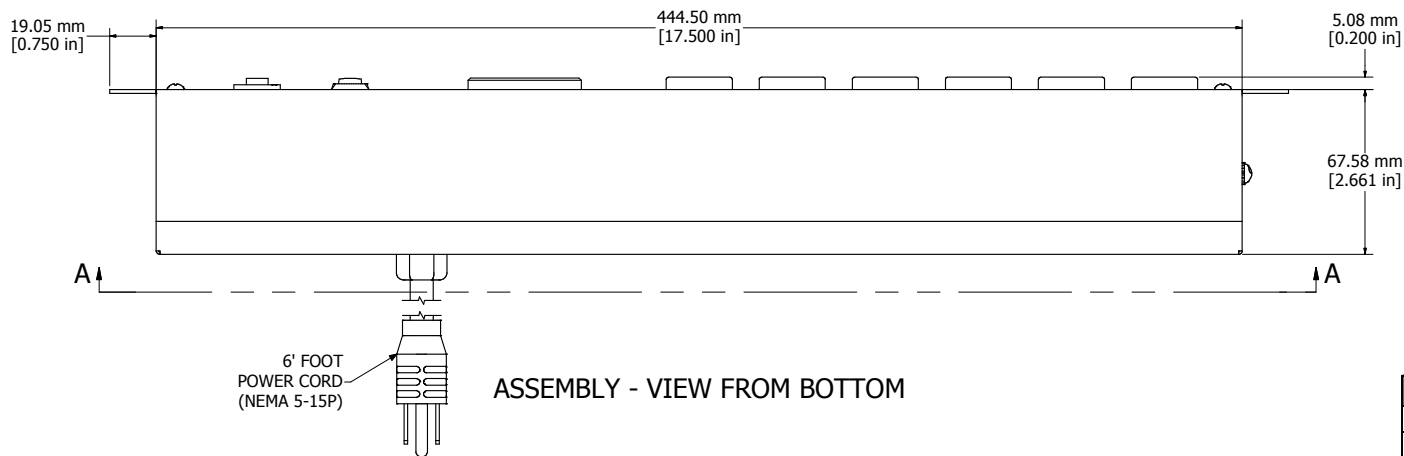

8 | 7 | 6 | 5 | 4 | 3 | 2 | 1

<b>1582H6A1BKAM</b>
Finish - Front - Black Painted Steel
Back - Black Painted Steel
Rated - 125 VAC, 60 Hz, 15 Amps
Approvals - cURus Recognized to Standard UL1363 & CSA C22.2 No. 21-95
<b>Cord Length</b>
1582H6A1BKAM - 6' Foot Power Cord (NEMA 5-15P)
1582H6B1BKAM - 15' Foot Power Cord (NEMA 5-15P)