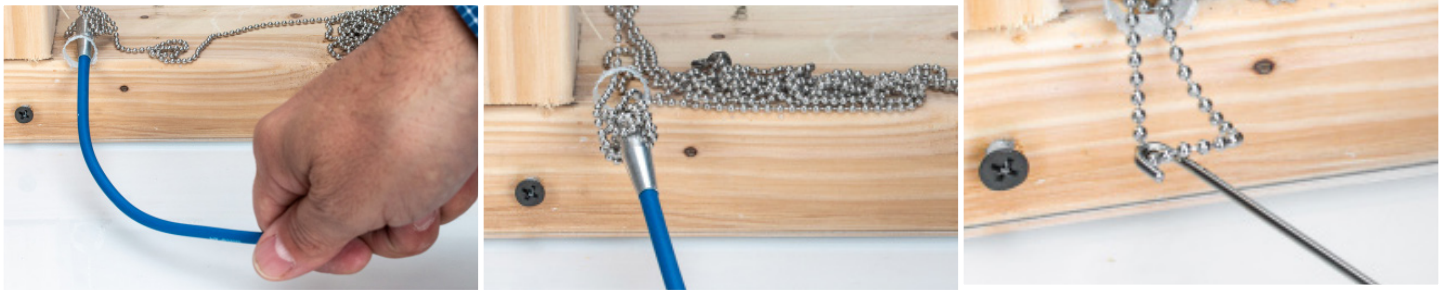

7/32" diameter head with magnet

5/16" diameter head with larger magnet

The MRS-24 - MagneTrievers™ is the perfect tool to help fish wires through walls.

Kit includes:

- 24" Flexible Magnetic Retriever
- **MRS-RH20** Expandable Retriever Hook
- Storage Pouch
- **MRS-BC10** 10' Ball Chain with 3/4" loop and eyelet

Easy to use:

- Drill a hole in the wall or attic plate less than 3/4"
- Drop ball chain in the hole, the 3/4" ring stop will keep the chain from falling through
- Make a roughly 1/23" hole at the wall
- Use blue magnetic retriever to find the chain and use the MRS-RH20 hook to help pull chain through hole

SPECIFICATIONS

WEIGHT 0.190 lbs (86.2g)

LENGTH 24" (609.6mm)

UPC # 811490019867

MADE FOR LIFE®