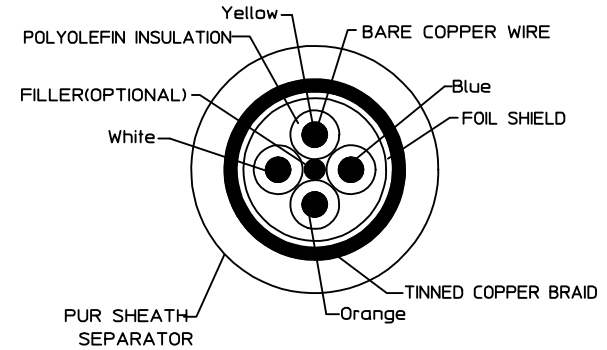

CUT CABLE 200 METER LENGTH

2x2x22AWG PROFINET TYPE C

CABLE CONSTRUCTION

ENVIRONMENTAL CHARACTERISTICS:  
 Operating temperature: -20°C to 60°C  
 Storage temperature: -40°C to 80°C  
 Halogen free IEC 60754-1  
 Silicone free Yes

ORIGINAL RELEASE EC NO: IPG2013-0772 DRWN:MDYSZEWSKA 2012/12/18 CHKD:HWALCZAK 2012/12/18 APPR:MIWASIECZKO 2012/12/21	QUALITY SYMBOLS ▽=0 ◻=0	GENERAL TOLERANCES (UNLESS SPECIFIED)		DIMENSION STYLE MM ONLY		SCALE ---	DESIGN UNITS METRIC	FIRST ANGLE PROJECTION			
			mm	INCH	DRAWN BY MDYSZEWSKA	DATE 2012/12/18	TITLE CUT CABLE 200 METER LENGTH;1202098084				
		4 PLACES	± ---	± ---	CHECKED BY HWALCZAK	DATE 2012/12/18					
		3 PLACES	± ---	± ---	APPROVED BY MIWASIECZKO		DATE 2012/12/21				
		2 PLACES	± ---	± ---	MATERIAL NO. 1202108036		DOCUMENT NO. SD-120210-001				
1 PLACE	± ---	± ---	DRAFT WHERE APPLICABLE MUST REMAIN WITHIN DIMENSIONS THIS DRAWING CONTAINS INFORMATION THAT IS PROPRIETARY TO MOLEX INCORPORATED AND SHOULD NOT BE USED WITHOUT WRITTEN PERMISSION								
0 PLACE	± ---	± ---	ANGULAR ± --- °								