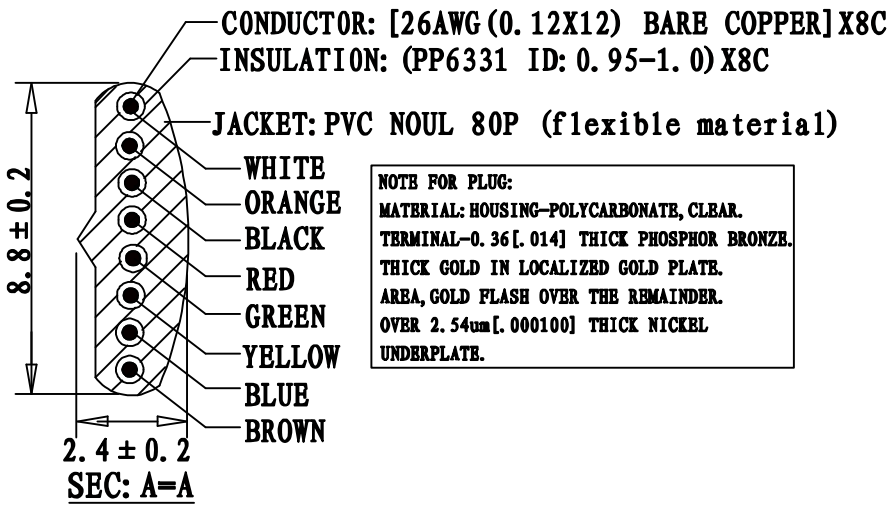

PACKAGE: INDIVIDUAL PE BAG.

NOTE FOR PLUG:  
 MATERIAL: HOUSING-POLYCARBONATE, CLEAR.  
 TERMINAL-0.36[.014] THICK PHOSPHOR BRONZE.  
 THICK GOLD IN LOCALIZED GOLD PLATE.  
 AREA, GOLD FLASH OVER THE REMAINDER.  
 OVER 2.54um[.000100] THICK NICKEL  
 UNDERPLATE.

P1		P2
1	WHITE	8
2	ORANGE	7
3	BLACK	6
4	RED	5
5	GREEN	4
6	YELLOW	3
7	BLUE	2
8	BROWN	1

PART NO	DRAWING NO	BUYER COLOR	VENDOR COLOR	RETRACTED LENGTH ("L3")	CUSTOMER Accepted ("L2")	CUT LENGTH "L1"
520-26-8800-BL-0005F	A	Black	BLACK LIGHT	$700 \pm 50$	5.0FT-5.75FT	2900-3000
520-26-8800-BL-0007F	B	Black	BLACK LIGHT	$1000 \pm 50$	7.0FT-8.05FT	4000-4200
520-26-8800-BL-0010F	C	Black	BLACK LIGHT	$1500 \pm 50$	10.0FT-11.5FT	5900-6100
520-26-8800-BL-0012F	D	Black	BLACK LIGHT	$1650 \pm 50$	12.0FT-13.8FT	7000-7200
520-26-8800-BL-0014F	E	Black	BLACK LIGHT	$1900 \pm 50$	14.0FT-16.1FT	7600-7800
520-26-8800-BL-0025F	F	Black	BLACK LIGHT	$3200 \pm 50$	25.0FT-28.75FT	14300-14500

REVISE	VERSION	BASIS	CONTENTS
12-02-20	A/0	T0210A	NEW DRAWING

CnC Tech, LLC		
Industrial Cable and Connector Technology		
IDRAWING NO:	671-305	CUSTOMER: L-671
ITEM NO:	8C COILD CORD P+P PLUG	UNIT: mm
DATE:	2012-02-20	ISSUE: (A/0)
DRAWN:	QE:	QA:
SALES DEPT:	SALES MANAGER:	