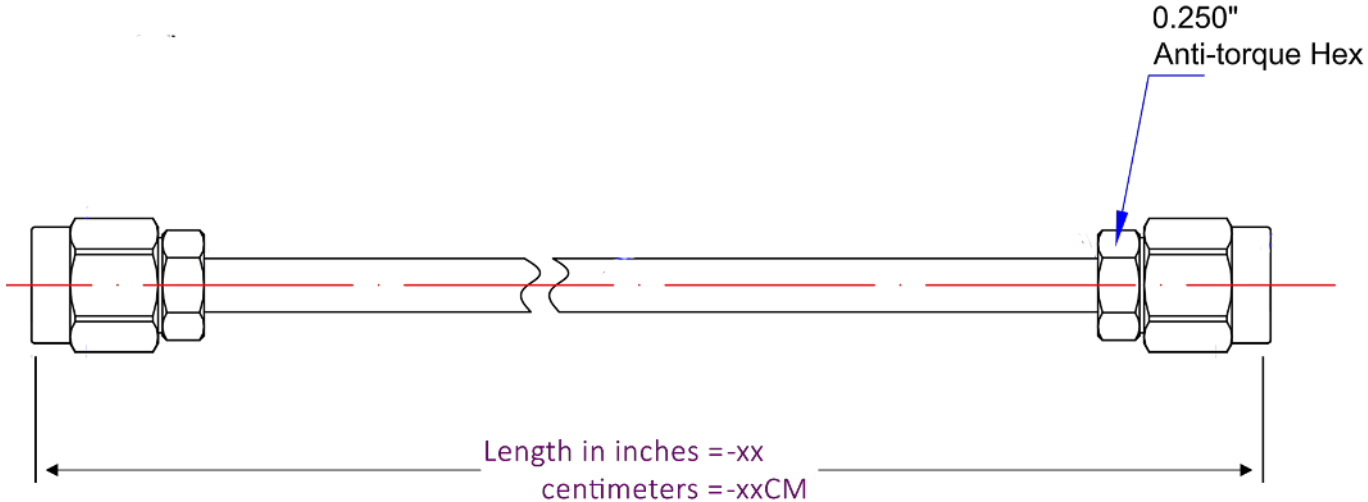

P1CA-SAMSAM-085CJ-18

SMA Male to SMA Male cable assembly using 085CJ Jacketed Conformable Coax, 18 inches long, Operating to 26.5 GHz.

Parameter	Description	Notes
Connector 1 Contact	Gold Plated Brass	
Connector 2	SMA Male	
Connector 2 Coupling Nut	Passivated Stainless Steel	
Connector 2 Body	Gold Plated Brass	
Connector 2 Contact	Gold Plated Brass	
Coax Cable	Jacketed Conformable	
Cable Type	085CJ	
Cable Inner Conductor	SPCW	
Dielectric	PTFE	
Shield	1. Tinned Cu/Sn Braid	
Jacket	FEP	
Coax Diameter	0.102	
Minimum Bend Radius	0.38	
Length	18.0	
RoHS Compliance	Yes	

Drawing

Product Notes