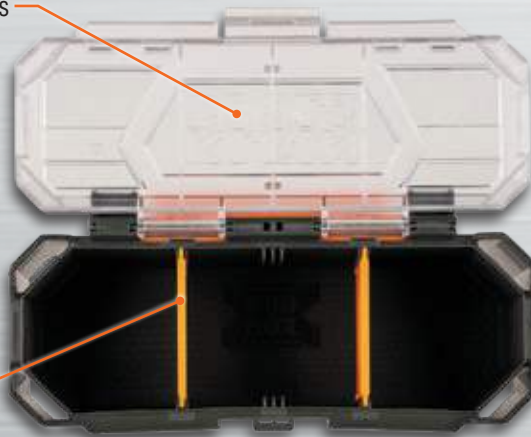

HOOK IN**LOCK****RELEASE**

Attachments connect with one hand to the rail system on MODbox™ components to make a custom mobile workstation.

TOOL CARRIER RAIL ATTACHMENT

Klein Tools MODbox™ Tool Carrier Rail Attachment connects to side rails to keep tools accessible on the worksite. The slim storage compartment is made with a fixed center divider and comes with removable dividers for added modularity. Steel rail is convenient for mounting magnetic tools or hanging tools with belt clips.

Store removable dividers in slots when not in use

Fixed center divider

Sized for commonly used drivers

Two removable dividers; for 2, 3, or 4 compartments

Steel rail for clips or magnetic mounts

KEEP COMMONLY USED TOOLS UPRIGHT AND ACCESSIBLE

PARTS BIN RAIL ATTACHMENT

Klein Tools MODbox™ Parts Bin Rail Attachment connects to side rails to keep tool accessible on the worksite. The storage compartment comes with removable dividers for added modularity. The clear lid provides visibility to contents and snaps shut.

Clear lid snaps shut to secure small items

Two removable dividers; for 2, 3, or 4 compartments

PERFECT FOR SMALL ITEMS SUCH AS WIRE NUTS, CONNECTORS, AND FASTENERS

Secure Rail Attachments inside the Rolling Toolbox (Cat. No. 54802MB) and Medium Toolbox (Cat. No. 54803MB) with the Internal Rail Accessory (Cat. No. 54818MB), all sold separately.