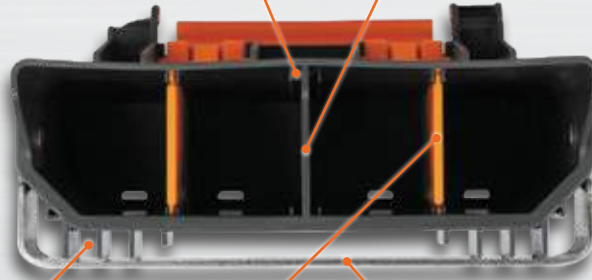

HOOK IN**LOCK****RELEASE**

Attachments connect with one hand to the rail system on MODbox™ components to make a custom mobile workstation.

TOOL CARRIER RAIL ATTACHMENT

Klein Tools MODbox™ Tool Carrier Rail Attachment connects to side rails to keep tools accessible on the worksite. The slim storage compartment is made with a fixed center divider and comes with removable dividers for added modularity. Steel rail is convenient for mounting magnetic tools or hanging tools with belt clips.

Store removable dividers in slots when not in use

Fixed center divider

Sized for commonly used drivers

Two removable dividers; for 2, 3, or 4 compartments

Steel rail for clips or magnetic mounts

KEEP COMMONLY USED TOOLS UPRIGHT AND ACCESSIBLE

PARTS BIN RAIL ATTACHMENT

Klein Tools MODbox™ Parts Bin Rail Attachment connects to side rails to keep tool accessible on the worksite. The storage compartment comes with removable dividers for added modularity. The clear lid provides visibility to contents and snaps shut.

Clear lid snaps shut to secure small items

Two removable dividers; for 2, 3, or 4 compartments

PERFECT FOR SMALL ITEMS SUCH AS WIRE NUTS, CONNECTORS, AND FASTENERS

Secure Rail Attachments inside the Rolling Toolbox (Cat. No. 54802MB) and Medium Toolbox (Cat. No. 54803MB) with the Internal Rail Accessory (Cat. No. 54818MB), all sold separately.