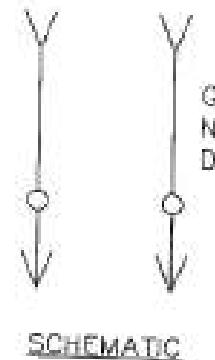

BU-P1330-@ (Solderless Double Banana Plug)

- The BU-P1330 is a solderless, dual banana plug with plugs spaced 0.75" center-to-center.
- Overall length 1.58" (40.13mm), overall width 1.13" (28.7mm)
- Material: Body Nylon
 Contacts Nickel-plated beryllium copper
- Rating: Current 15 Amps
 Voltage Hands-free testing to 5000 VRMS
 Temperature -50°C to 105°C
- Color: The "@" in the model number indicates color.
 Available colors are: -0 Black, -2 Red
- RoHS 3 compliant, exemption 6c